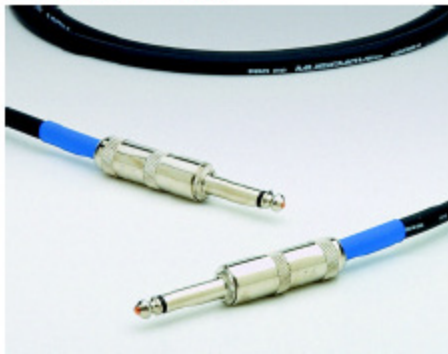

# Excellines

Since 1982, Excellines have been Pro Co's standard guitar cables. Using ShowSavers standard 1/4" connectors and 23<sup>rd</sup> generation Pro Co 120S1 wire, and the blue "widget" strain relief under each connector (the cable's trademark), Excellines already have offered over a million users a sturdy, reliable cable. Cheap because of the huge volumes built, Excellines offer one of the best price to value ratios in the audio cable business.

- Basic sturdy guitar cables with all components 100% made and assembled in America
- No off shore "made in somewhere else" stickers to look for

- Long lasting cables for musicians on a tight budget who are looking for cables cheap, not cheap cables
- 10-year warranty