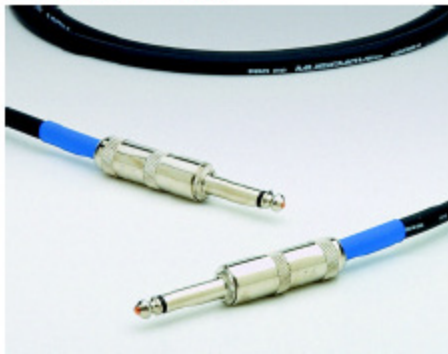

Excellines

Since 1982, Excellines have been Pro Co's standard guitar cables. Using ShowSavers standard 1/4" connectors and 23rd generation Pro Co 120S1 wire, and the blue "widget" strain relief under each connector (the cable's trademark), Excellines already have offered over a million users a sturdy, reliable cable. Cheap because of the huge volumes built, Excellines offer one of the best price to value ratios in the audio cable business.

- Basic sturdy guitar cables with all components 100% made and assembled in America
- No off shore "made in somewhere else" stickers to look for

- Long lasting cables for musicians on a tight budget who are looking for cables cheap, not cheap cables
- 10-year warranty