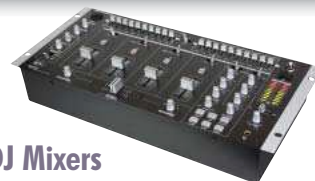

Inv#	Model#	List	M.A.P.
81311	DCM-2000MKII	2ch,Dual CD,RCA-3.5mm in,XLR out	420.00 259.99

DCM-3000 Professional CD/SD/USB Mix Station

Professional CD/SD/USB Mix Station with scratch DSP Effects. Compatible with CD, CD-R or MP3, with dual DJ control. Features include a full viewing direction display with ID3 Tag MP3, Folder search, CD/Phono/Line/Mic Inputs, single/continuous play modes, and a CUE on/off switch for each channel.

Inv#	Model#	List	M.A.P.
60800	DCM-3000	2ch,Dual CD,Phono in,Mic in,RCA out, RCA rec out	620.00 399.99

DCM-6000 Pro CD/SD/USB/HD Mix Station

The DCM-6000 is a professional dual CD, dual USB, dual SD mixer. It features CD Direct outputs, digital scratch/brake/reverse, pitch control, seamless loop, and HD drive support. An integrated 2 channel mixer features 3-band EQ controls with XLR and RCA outputs.

Inv#	Model#	List	M.A.P.
81308	DCM-6000	2ch Mixer, RCA-1/4" in, RCA-XLR out	740.00 499.99

MM Series DJ Mixers

MM series DJ mixers feature a wide range of essential features including multiple outputs, dual graphic EQ (except MM-4000), assignable crossfaders, Cue control, and more. The MM-4000 features 16 wet FX, while the MM-2400 features 6 sound FX, including Scratch, H2O, Applause, Copter, Glass, and Scream.