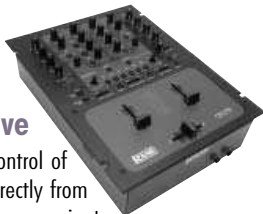

Scratch Live Interfaces

The SL 1 and SL 3 connect one or two standard vinyl or CD turntables to any computer and mixer, allowing users to scratch and mix files from Mac or Windows CD or hard drives. The included 12" vinyl records and control CD's each have Serato's exclusive control signal which allows Scratch Live to track the motion of the record.

Inv#	Model#	List	M.A.P.
38334	SL1	16-bit/44.1kHz/94dB Dynamic Range/USB1.1	725.00 539.00
48488	SL3	24-bit/48kHz/104dB Dyn Range/USB2.0/Aux in	879.00 699.00

TTM 57SL for Serato Scratch Live

The TTM 57SL allows control of Scratch Live software directly from its mixer surface. Users can navigate libraries, load tracks, hit cues, loop, and control FX. It also allows recording directly to hard drive. It features magnetic faders, 3-band EQ, LFO, FX with selectable insert points, 8 audio streaming channels, and more.

Inv#	Model#	List	M.A.P.
42183	TTM 57SL	2 channel/5 Line In/TRS Mic In/XLR Out/USB	1799.00 1449.00

DJM-102 Professional Mobile DJ Mixer

The DJM-102 mixer features 8 digital sound effects with speed, volume, and FX cue controls. Digital echo with variable delay, repeat, and level control, 2 Microphone inputs, 8 Line and 2 Turntable inputs, 1/4" & XLR front mounted Microphone inputs, individual gain control and cue selectors for each channel.