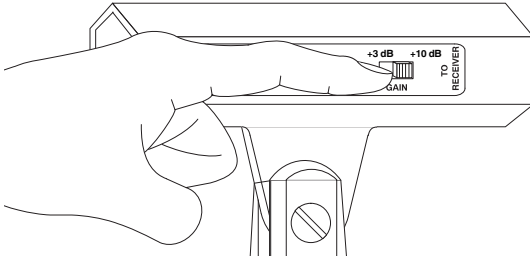

ADJUSTING FOR DIFFERENT CABLE LENGTHS

ADJUSTING FOR DIFFERENT CABLE LENGTHS
FIGURE 4

The longer the coaxial cable connecting the UA830 unit and the receiver or distribution amplifier, the greater the possibility for signal loss. The UA830 comes with a GAIN switch that can compensate for signal loss in longer cables. Shure recommends using the Shure UA825 or UA850 or UA8100 coaxial cable when remote mounting antennas. NOTE: Use only 50Ω low-loss cables (RG-8 or equivalent).

Set the switch according to these guidelines:

- UA825 Extension Cable (7.6 m [25 ft])—Set GAIN switch in 3 dB position.
- UA850 Extension Cable (15.2 m [50 ft])—Set GAIN switch in 10 dB position.
- UA8100 Extension Cable (30.4 m [100 ft])—Set GAIN switch in 10 dB position.
- If over 15.2 m (50 ft) is required, a maximum of two UA830's (Shure model UR4 and UA845 only) may be chained together. See Figure 5. The Gain switches for each UA830 must be adjusted separately. No more than two may be chained.