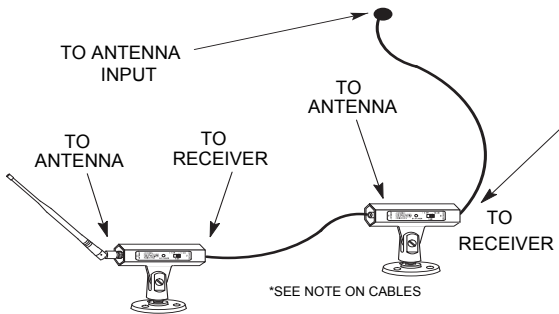

IN A DIVERSITY SYSTEM
FIGURE 1

INSTALLATION

1. Thread the Shure Model UA830 unit on the supplied stand (Figure 2), or on a 5/8 in.-27 thread microphone stand.
2. Connect the antenna to the TO ANTENNA port on the Model UA830 unit (Figure 2).
3. Using 50 W low-loss coaxial cable (purchased separately, Shure UA825 or UA850 or UA8100 recommended), connect the TO RECEIVER port of the UA830 to the Shure Model UR4 or ULX wireless receiver or UA845, or UA844 Antenna Distribution System (see Figure 3 for UR4 Receiver example).
4. If a second UA830 Line Amplifier is needed for extremely long cable runs (over 15 m [50 ft]), (Shure model UR4 and UA845 only) repeat steps 1 to 3. See Adjusting for Different Cable Lengths.

ADJUSTING FOR DIFFERENT CABLE LENGTHS

ADJUSTING FOR DIFFERENT CABLE LENGTHS
FIGURE 4

The longer the coaxial cable connecting the UA830 unit and the receiver or distribution amplifier, the greater the possibility for signal loss. The UA830 comes with a GAIN switch that can compensate for signal loss in longer cables. Shure recommends using the Shure UA825 or UA850 or UA8100 coaxial cable when remote mounting antennas. NOTE: Use only 50Ω low-loss cables (RG-8 or equivalent).

Set the switch according to these guidelines:

- UA825 Extension Cable (7.6 m [25 ft])—Set GAIN switch in 3 dB position.
- UA850 Extension Cable (15.2 m [50 ft])—Set GAIN switch in 10 dB position.
- UA8100 Extension Cable (30.4 m [100 ft])—Set GAIN switch in 10 dB position.
- If over 15.2 m (50 ft) is required, a maximum of two UA830's (Shure model UR4 and UA845 only) may be chained together. See Figure 5. The Gain switches for each UA830 must be adjusted separately. No more than two may be chained.