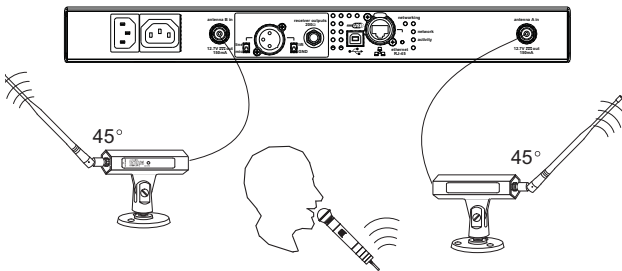

FEATURES

- Compatible with the Shure Model UR4 or ULX wireless microphone receiver and the Shure Model UA845, or UA844 Antenna Distribution System
- Mountable on supplied desk-/wall-mount or on a microphone stand
- Two-position gain selector switch to adjust for longer coaxial cable lengths (3 dB position for cables under 7 1/2 m [25 ft], 10 dB position for cables over 7 1/2 m [25 ft])
- Isolates antennas from cable interactions
- Extremely durable under the heaviest use
- Shure quality, ruggedness, and reliability

APPLICATION

IMPORTANT: DO NOT USE INFORMATION

This device must not be used with antennas or other devices that have a DC short circuit at their feed point without using an external (BNC) DC Block. A suitable BNC DC Block is the JFW Industries Model 50DB-002.

IN A DIVERSITY SYSTEM
FIGURE 1

INSTALLATION

1. Thread the Shure Model UA830 unit on the supplied stand (Figure 2), or on a 5/8 in.-27 thread microphone stand.
2. Connect the antenna to the TO ANTENNA port on the Model UA830 unit (Figure 2).
3. Using 50 W low-loss coaxial cable (purchased separately, Shure UA825 or UA850 or UA8100 recommended), connect the TO RECEIVER port of the UA830 to the Shure Model UR4 or ULX wireless receiver or UA845, or UA844 Antenna Distribution System (see Figure 3 for UR4 Receiver example).
4. If a second UA830 Line Amplifier is needed for extremely long cable runs (over 15 m [50 ft]), (Shure model UR4 and UA845 only) repeat steps 1 to 3. See Adjusting for Different Cable Lengths.