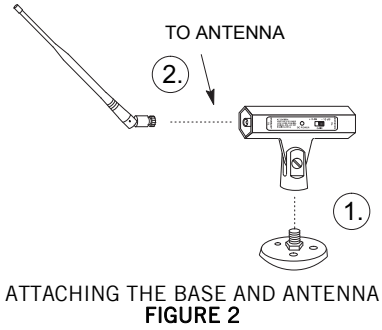

FEATURES

- Compatible with the Shure Model UR4 or ULX wireless microphone receiver and the Shure Model UA845, or UA844 Antenna Distribution System
- Mountable on supplied desk-/wall-mount or on a microphone stand
- Two-position gain selector switch to adjust for longer coaxial cable lengths (3 dB position for cables under 7 1/2 m [25 ft], 10 dB position for cables over 7 1/2 m [25 ft])
- Isolates antennas from cable interactions
- Extremely durable under the heaviest use
- Shure quality, ruggedness, and reliability

APPLICATION

IMPORTANT: DO NOT USE INFORMATION

This device must not be used with antennas or other devices that have a DC short circuit at their feed point without using an external (BNC) DC Block. A suitable BNC DC Block is the JFW Industries Model 50DB-002.

IN A DIVERSITY SYSTEM
FIGURE 1

INSTALLATION

1. Thread the Shure Model UA830 unit on the supplied stand (Figure 2), or on a 5/8 in.-27 thread microphone stand.
2. Connect the antenna to the TO ANTENNA port on the Model UA830 unit (Figure 2).
3. Using 50 W low-loss coaxial cable (purchased separately, Shure UA825 or UA850 or UA8100 recommended), connect the TO RECEIVER port of the UA830 to the Shure Model UR4 or ULX wireless receiver or UA845, or UA844 Antenna Distribution System (see Figure 3 for UR4 Receiver example).
4. If a second UA830 Line Amplifier is needed for extremely long cable runs (over 15 m [50 ft]), (Shure model UR4 and UA845 only) repeat steps 1 to 3. See Adjusting for Different Cable Lengths.