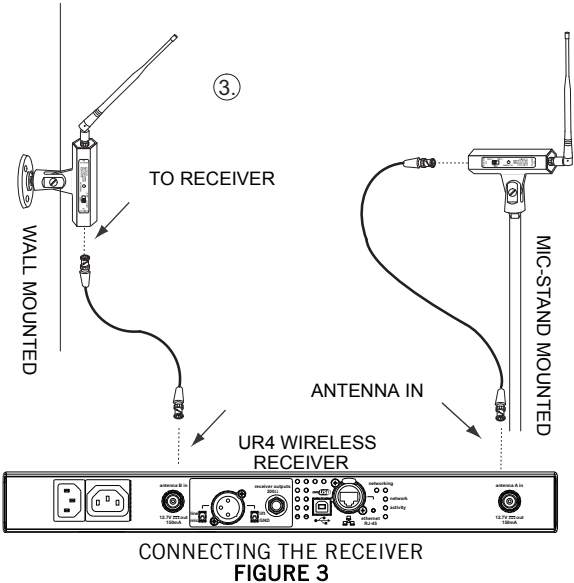

FEATURES

- Compatible with the Shure Model UR4 or ULX wireless microphone receiver and the Shure Model UA845, or UA844 Antenna Distribution System
- Mountable on supplied desk-/wall-mount or on a microphone stand
- Two-position gain selector switch to adjust for longer coaxial cable lengths (3 dB position for cables under 7 1/2 m [25 ft], 10 dB position for cables over 7 1/2 m [25 ft])
- Isolates antennas from cable interactions
- Extremely durable under the heaviest use
- Shure quality, ruggedness, and reliability

APPLICATION

IMPORTANT: DO NOT USE INFORMATION

This device must not be used with antennas or other devices that have a DC short circuit at their feed point without using an external (BNC) DC Block. A suitable BNC DC Block is the JFW Industries Model 50DB-002.

IN A DIVERSITY SYSTEM
FIGURE 1

INSTALLATION

1. Thread the Shure Model UA830 unit on the supplied stand (Figure 2), or on a 5/8 in.-27 thread microphone stand.
2. Connect the antenna to the TO ANTENNA port on the Model UA830 unit (Figure 2).
3. Using 50 W low-loss coaxial cable (purchased separately, Shure UA825 or UA850 or UA8100 recommended), connect the TO RECEIVER port of the UA830 to the Shure Model UR4 or ULX wireless receiver or UA845, or UA844 Antenna Distribution System (see Figure 3 for UR4 Receiver example).
4. If a second UA830 Line Amplifier is needed for extremely long cable runs (over 15 m [50 ft]), (Shure model UR4 and UA845 only) repeat steps 1 to 3. See Adjusting for Different Cable Lengths.