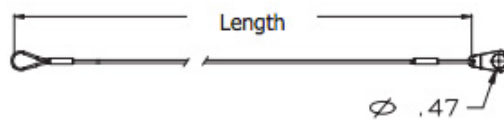

- ▶ See Rigging Component datasheet

SPECIFICATIONS:

- Materials:** See table on next page
- Finish:** Galvanized or Stainless
- Color:** Black, Clear, Zinc or Stainless finish
- Design Factor:** 5:1 ratio (Ultimate yield point)

Custom length safety cables also available.

PACKAGE CONTENTS:

See table on next page

1/4" Anchor Shackle

1/4" Quick Link

Style A

A = Retaining washers on both ends

Style B

B=Finished ends with thimbles

Style C

C=Loop with Thimble on both ends

Style D

D= Loop on both ends

ALWAYS INSTALL SAFETY CABLES

WARNING: Mounting and/or suspension of audio and video equipment requires experienced professionals. Improperly installed loudspeakers can result in property damage, personal injury and/or liability to the installing contractor.

Model #	Length (Loop to loop) Inches/mm	Description QTY & Contents	MATL	Static WLL (lbs/kg)	Style
SC-009	9/229	(1) 1/6" 7X7	GAC	60/27	D
SC-012	12/305	(1) 3/32" 7X7 (2) retaining washer	GAC	100/45	A
SC-016	16/406	(1) 3/32" 7X7 (2) retaining washer	GAC	100/45	A
SC-025	25/635	(1) 3/32" 7X7 (2) retaining washer	GAC	100/45	A
SC-040	40/1016	(1) 3/32" 7X7 (2) retaining washer	GAC	100/45	A
SC-080	80/2032	(1) 3/32" 7X7 (1) 1/4" quick link (2) retaining Washers	GAC	100/45	A
SC-154	154/3912	(1) 3/32" 7X7 (1) 1/4" quick link	GAC	100/45	D
SC-188-18-SS	18"/450	3/16" Wire Rope 7X19 (2) 1/4" Shackle	SS	750/ 340	B
SC-188-24-SS	24"/610	3/16" Wire Rope 7X19 (2) 1/4" Shackle	SS	750/ 340	B
SC-188-30-SS	30"/762	3/16" Wire Rope 7X19 (2) 1/4" Shackle	SS	750/ 340	B
SC-188-48-SS	48"/1220	3/16" Wire Rope 7X19 (2) 1/4" Shackle	SS	750/ 340	B
SC-188-72-SS	72"/1830	3/16" Wire Rope 7X19 (2) 1/4" Shackle	SS	750/ 340	B
SC-188-96-SS	96"/2438	3/16" Wire Rope 7X19 (2) 1/4" Shackle	SS	750/ 340	B