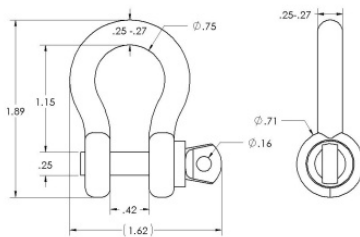

- ▶ See Rigging Component datasheet

SPECIFICATIONS:

- Materials:** See table on next page
- Finish:** Galvanized or Stainless
- Color:** Black, Clear, Zinc or Stainless finish
- Design Factor:** 5:1 ratio (Ultimate yield point)

Custom length safety cables also available.

PACKAGE CONTENTS:

See table on next page

1/4" Anchor Shackle

1/4" Quick Link

Style A

A = Retaining washers on both ends

Style B

Model #	Length (Loop to loop) Inches/mm	Description QTY & Contents	MATL	Static WLL (lbs/kg)	Style
SC-009	9/229	(1) 1/6" 7X7	GAC	60/27	D
SC-012	12/305	(1) 3/32" 7X7 (2) retaining washer	GAC	100/45	A
SC-016	16/406	(1) 3/32" 7X7 (2) retaining washer	GAC	100/45	A
SC-025	25/635	(1) 3/32" 7X7 (2) retaining washer	GAC	100/45	A
SC-040	40/1016	(1) 3/32" 7X7 (2) retaining washer	GAC	100/45	A
SC-080	80/2032	(1) 3/32" 7X7 (1) 1/4" quick link (2) retaining Washers	GAC	100/45	A
SC-154	154/3912	(1) 3/32" 7X7 (1) 1/4" quick link	GAC	100/45	D
SC-188-18-SS	18"/450	3/16" Wire Rope 7X19 (2) 1/4" Shackle	SS	750/ 340	B
SC-188-24-SS	24"/610	3/16" Wire Rope 7X19 (2) 1/4" Shackle	SS	750/ 340	B
SC-188-30-SS	30"/762	3/16" Wire Rope 7X19 (2) 1/4" Shackle	SS	750/ 340	B
SC-188-48-SS	48"/1220	3/16" Wire Rope 7X19 (2) 1/4" Shackle	SS	750/ 340	B
SC-188-72-SS	72"/1830	3/16" Wire Rope 7X19 (2) 1/4" Shackle	SS	750/ 340	B
SC-188-96-SS	96"/2438	3/16" Wire Rope 7X19 (2) 1/4" Shackle	SS	750/ 340	B