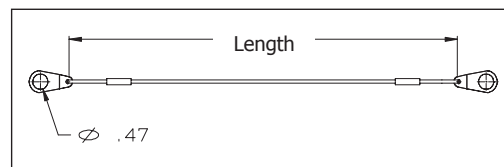

Custom length safety cables also available.

PACKAGE CONTENTS:

See table on next page

1/4" Anchor Shackle

1/4" Quick Link

Style A

A = Retaining washers on both ends

Style B

B=Finished ends with thimbles

Style C

C=Loop with Thimble on both ends

Style D

D= Loop on both ends

ALWAYS INSTALL SAFETY CABLES

WARNING: Mounting and/or suspension of audio and video equipment requires experienced professionals. Improperly installed loudspeakers can result in property damage, personal injury and/or liability to the installing contractor.

Model #	Length (Loop to loop) Inches/mm	Description QTY & Contents	MATL	Static WLL (lbs/kg)	Style
SC-009	9/229	(1) 1/6" 7X7	GAC	60/27	D
SC-012	12/305	(1) 3/32" 7X7 (2) retaining washer	GAC	100/45	A
SC-016	16/406	(1) 3/32" 7X7 (2) retaining washer	GAC	100/45	A
SC-025	25/635	(1) 3/32" 7X7 (2) retaining washer	GAC	100/45	A
SC-040	40/1016	(1) 3/32" 7X7 (2) retaining washer	GAC	100/45	A
SC-080	80/2032	(1) 3/32" 7X7 (1) 1/4" quick link (2) retaining Washers	GAC	100/45	A
SC-154	154/3912	(1) 3/32" 7X7 (1) 1/4" quick link	GAC	100/45	D
SC-188-18-SS	18"/450	3/16" Wire Rope 7X19 (2) 1/4" Shackle	SS	750/ 340	B
SC-188-24-SS	24"/610	3/16" Wire Rope 7X19 (2) 1/4" Shackle	SS	750/ 340	B
SC-188-30-SS	30"/762	3/16" Wire Rope 7X19 (2) 1/4" Shackle	SS	750/ 340	B
SC-188-48-SS	48"/1220	3/16" Wire Rope 7X19 (2) 1/4" Shackle	SS	750/ 340	B
SC-188-72-SS	72"/1830	3/16" Wire Rope 7X19 (2) 1/4" Shackle	SS	750/ 340	B
SC-188-96-SS	96"/2438	3/16" Wire Rope 7X19 (2) 1/4" Shackle	SS	750/ 340	B