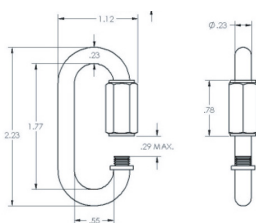

- ▶ See Rigging Component datasheet

SPECIFICATIONS:

- Materials:** See table on next page
- Finish:** Galvanized or Stainless
- Color:** Black, Clear, Zinc or Stainless finish
- Design Factor:** 5:1 ratio (Ultimate yield point)

Custom length safety cables also available.

PACKAGE CONTENTS:

See table on next page

1/4" Anchor Shackle

1/4" Quick Link

Style A

A = Retaining washers on both ends

Style B

B=Finished ends with thimbles

Style C

C=Loop with Thimble on both ends

Style D

D= Loop on both ends

ALWAYS INSTALL SAFETY CABLES

WARNING: Mounting and/or suspension of audio and video equipment requires experienced professionals. Improperly installed loudspeakers can result in property damage, personal injury and/or liability to the installing contractor.

Model #	Length (Loop to loop) Inches/mm	Description QTY & Contents	MATL	Static WLL (lbs/kg)	Style
SC-009	9/229	(1) 1/6" 7X7	GAC	60/27	D
SC-012	12/305	(1) 3/32" 7X7 (2) retaining washer	GAC	100/45	A
SC-016	16/406	(1) 3/32" 7X7 (2) retaining washer	GAC	100/45	A
SC-025	25/635	(1) 3/32" 7X7 (2) retaining washer	GAC	100/45	A
SC-040	40/1016	(1) 3/32" 7X7 (2) retaining washer	GAC	100/45	A
SC-080	80/2032	(1) 3/32" 7X7 (1) 1/4" quick link (2) retaining Washers	GAC	100/45	A
SC-154	154/3912	(1) 3/32" 7X7 (1) 1/4" quick link	GAC	100/45	D
SC-188-18-SS	18"/450	3/16" Wire Rope 7X19 (2) 1/4" Shackle	SS	750/ 340	B
SC-188-24-SS	24"/610	3/16" Wire Rope 7X19 (2) 1/4" Shackle	SS	750/ 340	B
SC-188-30-SS	30"/762	3/16" Wire Rope 7X19 (2) 1/4" Shackle	SS	750/ 340	B
SC-188-48-SS	48"/1220	3/16" Wire Rope 7X19 (2) 1/4" Shackle	SS	750/ 340	B
SC-188-72-SS	72"/1830	3/16" Wire Rope 7X19 (2) 1/4" Shackle	SS	750/ 340	B
SC-188-96-SS	96"/2438	3/16" Wire Rope 7X19 (2) 1/4" Shackle	SS	750/ 340	B