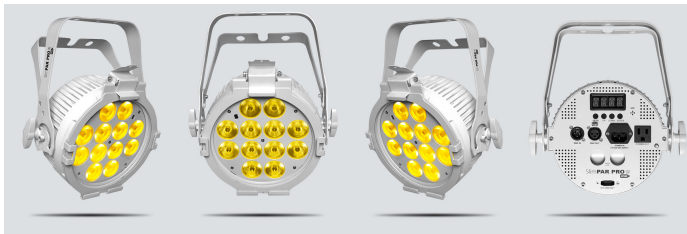

## SlimPAR Pro W USB

SlimPAR Pro W USB is a low-profile, variable white LED washlight featuring cool white, warm white, and amber LEDs. The fixture's adjustable color temperatures can match existing lighting in addition to providing the perfect temperature for video. Its flicker-free operation also makes it well-suited for on camera use. [D-Fi USB](#) compatibility provides wireless master/slave or DMX control. Achieve smooth LED fading with built-in dimming curves that simulate halogen filaments. Fits best in the [CHS-30 VIP Gear Bag](#).

# Highlights

- Low-profile, variable white LED Par designed for any application in need of adjustable color temperatures featuring tri-color (cool white, warm white, and amber) LEDs
- D-Fi USB compatibility for wireless Master/Slave or DMX control
- Compatible with most 7.5" Barndoors for added light control
- Suitable for every event with either black or white housing
- Match existing lighting or tune to the perfect temperature for video using variable color temperature
- Ideal for quiet applications due to silent operation and no moving parts
- Flicker-free operation suitable for on-camera use
- Achieve smooth LED fading with built-in dimming curves that simulate halogen filaments
- Easily control static colors and automated programs with the optional IRC-6 remote
- Save time running cables and extension cords by power linking multiple units
- Trigger eye-catching effects with built-in automated programs via Master/Slave or DMX mode
- Fits best in the CHS-30 VIP Gear Bag