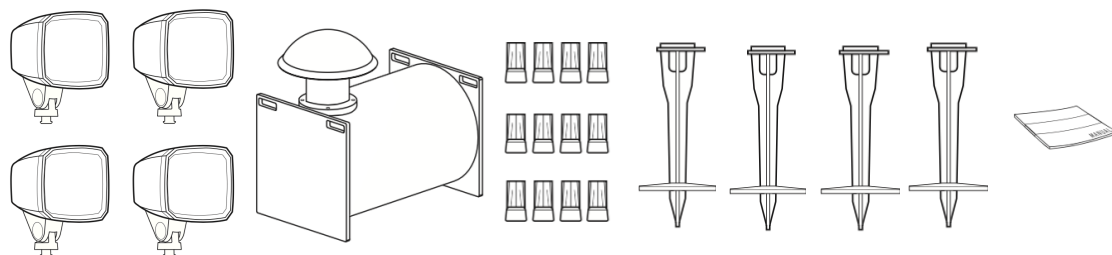

PRO-6412-LS

FOR SPACES UP TO 3000 sqft

- (4) PRO-650T-LS Satellites
- (1) PRO-12SW-LS Subwoofer
- (20) Waterproof Wire Nuts
- (4) PRO-18-GS Ground Stakes
- Manual