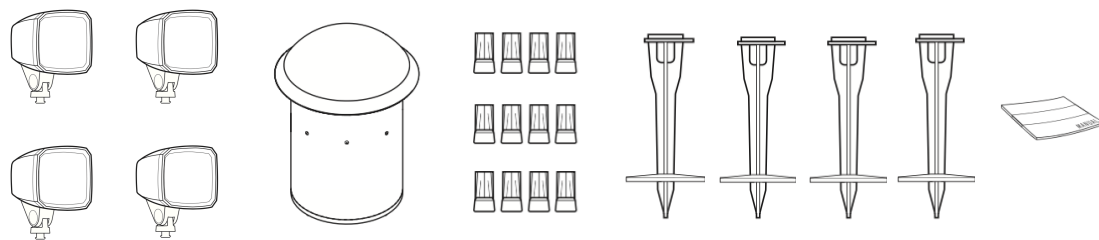

## PRO-5410-LS

FOR SPACES UP TO 2000 ft

- (4) PRO-500T-LS Satellites
- (1) PRO-10SW-LS Subwoofer
- (12) Waterproof Wire Nuts
- (4) PRO-10-GS Ground Stakes
- Manual