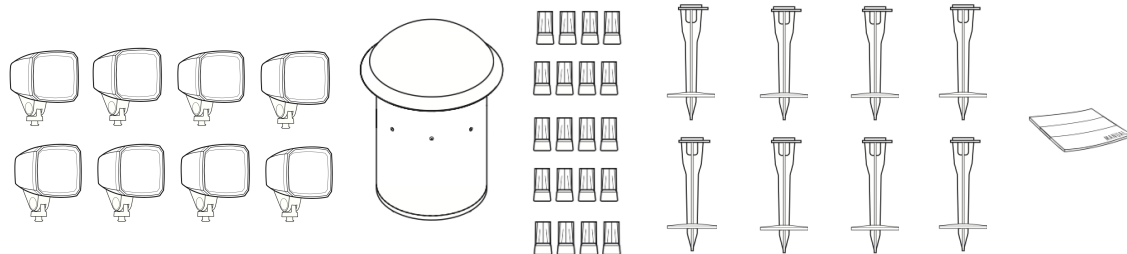

PRO-5810-LS

FOR SPACES UP TO 4000 sqft

- (8) PRO-500T-LS Satellites
- (1) PRO-10SW-LS Subwoofer
- (20) Waterproof Wire Nuts
- (8) PRO-10-GS Ground Stakes
- Manual