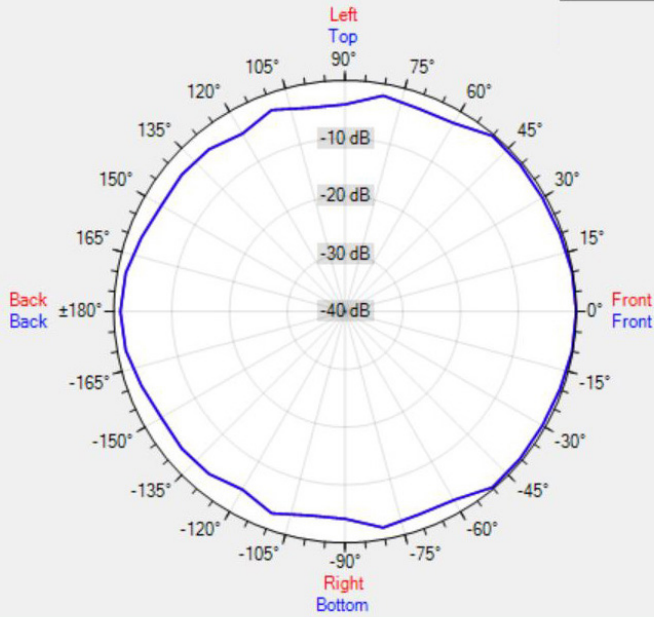

MASK2-BL

2.5" compact design loudspeaker,
black

The MASK2 satellite low impedance loudspeaker offers a combination of design and great sound. With its 2.5" paper cone woofer, MASK2 is one of the smallest loudspeakers on the market and allows easy integration into every interior without compromising on sound quality. MASK2 and SUBLIME can be installed in a shop or bar where a loudspeaker is needed that creates an inviting atmosphere but also for residential projects where you need to install a sound system which does not take over the room.

TECHNICAL SPECIFICATIONS

height in mm / in	94 / 3.70"	width in mm / in	82 / 3.22"
depth in mm / in	108 / 4.25"	loudspeaker system	full range
woofer size in inch	2.5	woofer cone material	paper
mounting system	turn / tilt bracket	color	black / white
impedance (ohms)	8	low impedance dynamic power in watts	50
low impedance RMS power in watts	35	SPL 1W/1m in dB	87
max SPL 1m in dB	98	frequency response in Hz	120 - 20K
main construction material	ABS plastic	grille main material	cloth
IP rating	60	Vertical dispersion angle 1000 Hz	180°
closest RAL colour (subject to deviations)	RAL9016 (W) / RAL9011 (BL)	Net weight product (kg) / lbs	0.48 / 1.05 lbs

POLAR PLOTS

Data Shown: MASK2 (Apart Audio)
Display Parameters: Frequency: 1000Hz (1/24th Octave)

Horizontal
Vertical

Data Shown: MASK2 (Apart Audio)
Display Parameters: Frequency: 2000Hz (1/24th Octave)