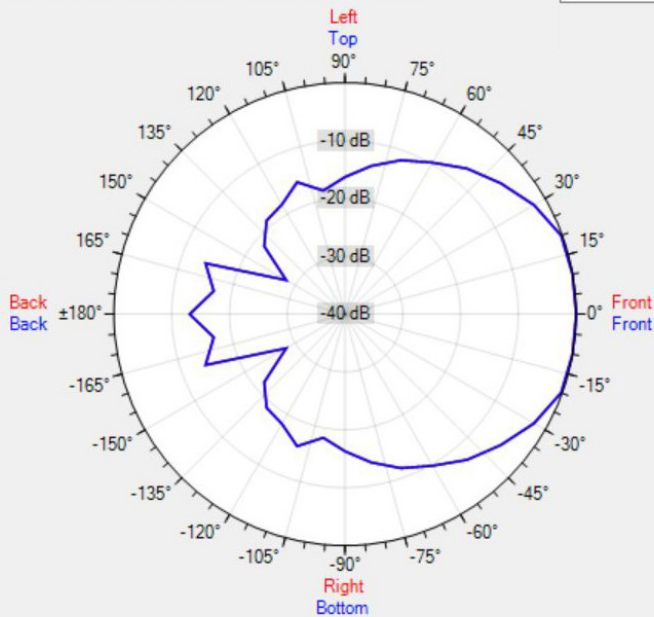

TECHNICAL SPECIFICATIONS

height in mm / in	94 / 3.70"	width in mm / in	82 / 3.22"
depth in mm / in	108 / 4.25"	loudspeaker system	full range
woofer size in inch	2.5	woofer cone material	paper
mounting system	turn / tilt bracket	color	black / white
impedance (ohms)	8	low impedance dynamic power in watts	50
low impedance RMS power in watts	35	SPL 1W/1m in dB	87
max SPL 1m in dB	98	frequency response in Hz	120 - 20K
main construction material	ABS plastic	grille main material	cloth
IP rating	60	Vertical dispersion angle 1000 Hz	180°
closest RAL colour (subject to deviations)	RAL9016 (W) / RAL9011 (BL)	Net weight product (kg) / lbs	0.48 / 1.05 lbs

POLAR PLOTS

Data Shown: MASK2 (Apart Audio)
Display Parameters: Frequency: 1000Hz (1/24th Octave)

Horizontal
Vertical

Data Shown: MASK2 (Apart Audio)
Display Parameters: Frequency: 2000Hz (1/24th Octave)

Horizontal
Vertical

Data Shown: MASK2 (Apart Audio)
Display Parameters: Frequency: 4000Hz (1/24th Octave)

Horizontal
Vertical

Data Shown: MASK2 (Apart Audio)
Display Parameters: Frequency: 8000Hz (1/24th Octave)