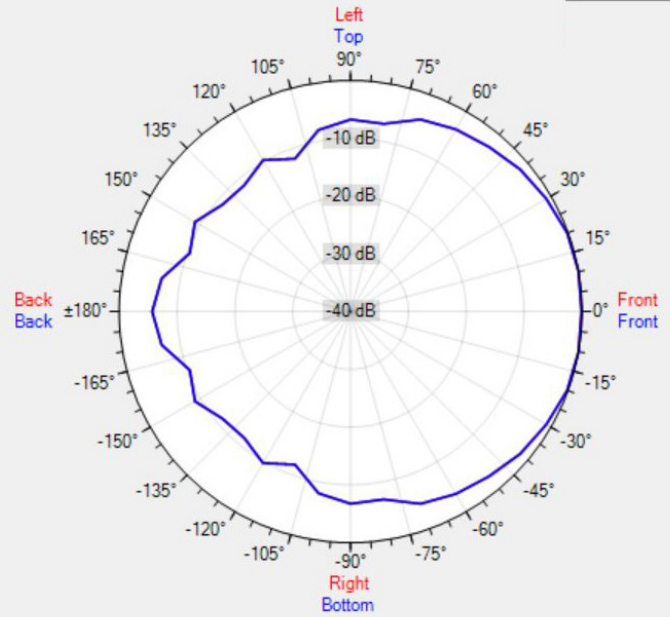

TECHNICAL SPECIFICATIONS

height in mm / in	94 / 3.70"	width in mm / in	82 / 3.22"
depth in mm / in	108 / 4.25"	loudspeaker system	full range
woofer size in inch	2.5	woofer cone material	paper
mounting system	turn / tilt bracket	color	black / white
impedance (ohms)	8	low impedance dynamic power in watts	50
low impedance RMS power in watts	35	SPL 1W/1m in dB	87
max SPL 1m in dB	98	frequency response in Hz	120 - 20K
main construction material	ABS plastic	grille main material	cloth
IP rating	60	Vertical dispersion angle 1000 Hz	180°
closest RAL colour (subject to deviations)	RAL9016 (W) / RAL9011 (BL)	Net weight product (kg) / lbs	0.48 / 1.05 lbs

POLAR PLOTS

Data Shown: MASK2 (Apart Audio)
Display Parameters: Frequency: 1000Hz (1/24th Octave)

Horizontal
Vertical

Data Shown: MASK2 (Apart Audio)
Display Parameters: Frequency: 2000Hz (1/24th Octave)

Horizontal
Vertical

Data Shown: MASK2 (Apart Audio)
Display Parameters: Frequency: 4000Hz (1/24th Octave)

Horizontal
Vertical

Data Shown: MASK2 (Apart Audio)
Display Parameters: Frequency: 8000Hz (1/24th Octave)