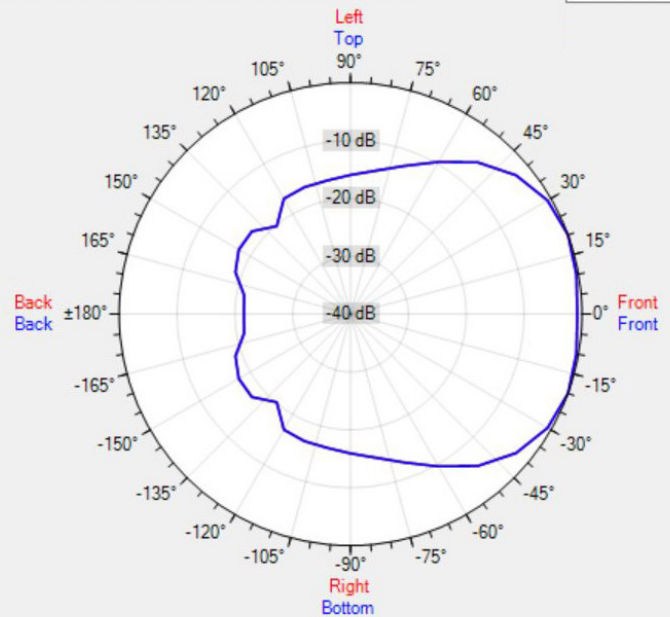

Data Shown: MASK2 (Apart Audio)
Display Parameters: Frequency: 8000Hz (1/24th Octave)

Horizontal
Vertical