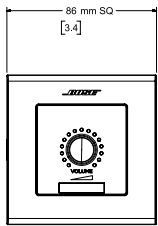

Bose ControlCenter CC-1D/CC-2D/CC-3D

digital controllers

CC-1D, EU, JP, US

Front View