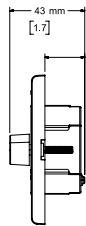

Right View
DIMENSIONS APPLY TO BOTH SID