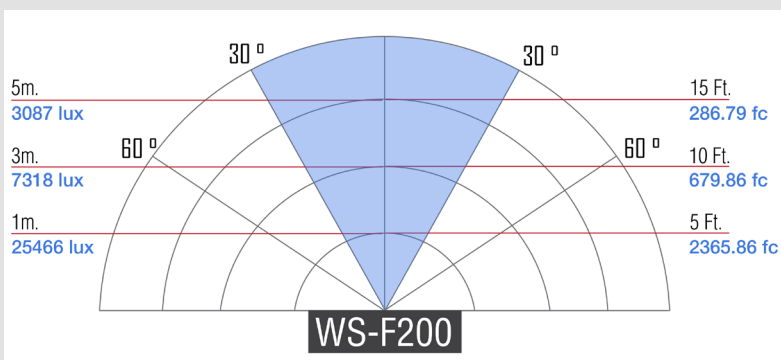

Photometrics

ikan

Houston, Texas

www.ikancorp.com

1.713.272.8822

sales@ikancorp.com