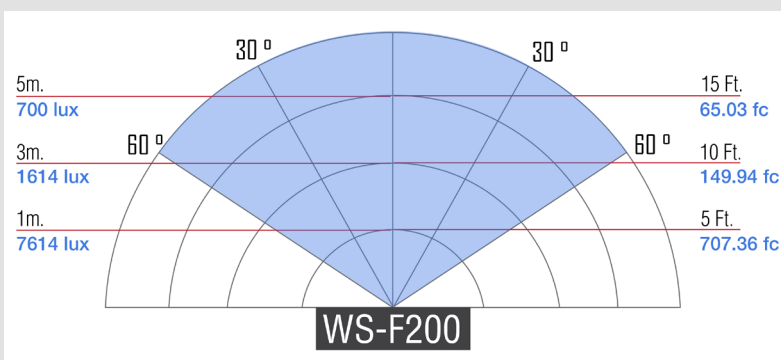

Photometrics

ikan

Houston, Texas

www.ikancorp.com

1.713.272.8822

sales@ikancorp.com