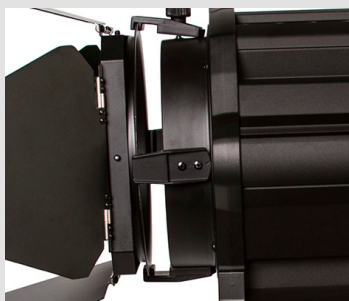

## Overview

The WS-F200's features include a 6" Fresnel lens with a spot to flood focusing knob and a quiet active cooling system that delivers reliable, consistent performance.

The WS-F200 White Star 6" Fresnel 200 Watt Light is made from a solid aluminum construction, and has an energy efficient LED that has a high output with an excellent color rendering index. The White Star has local built in dimming as well as a digital readout for assigning the light to a DMX channel. The ultra quiet active cooling fan pulls heat from the fixture. The 4 leaf barn doors cut and shape the light and can be folded flat for transportation.

## ARRI Style Open Faced Scrim

The WS-F200 comes with Integrated Scrim Holder-ARRI Style Open face scrims. As well as 4 way barn doors which allow you to cut and shape the light to best suit your talent.