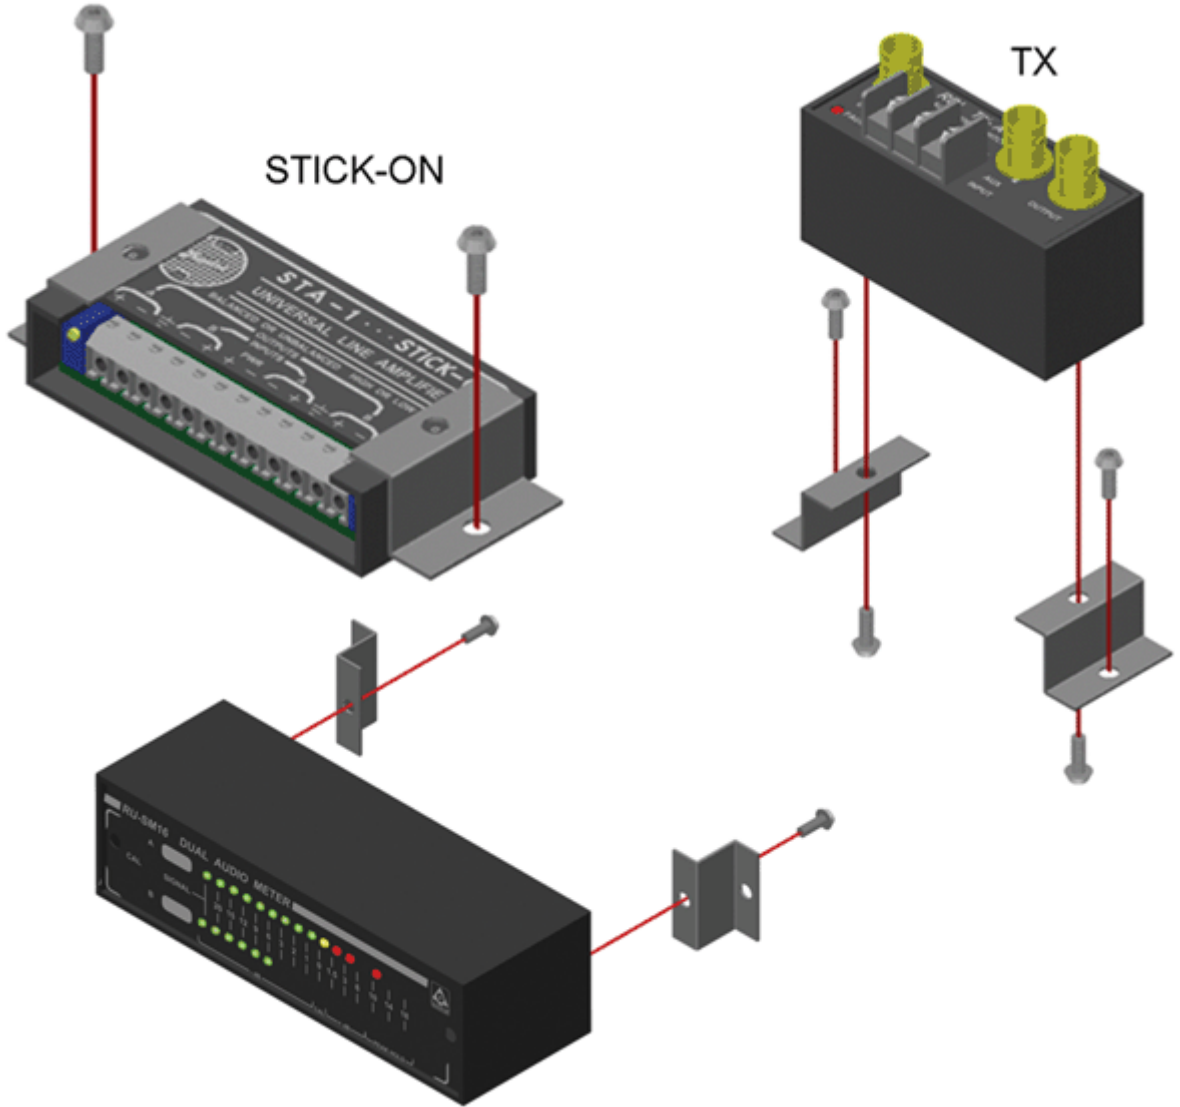

MB-1 Mounting Kit - RU, ST and TX Series

APPLICATION:

Two mounting brackets mounts a STICK-ON, TX, or Rack-Up module to a flat surface.