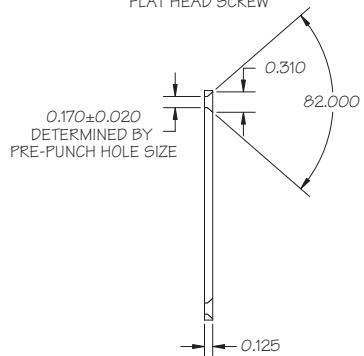

UCPB1

UCPB2

UCPB3

COUNTERSINK FOR 6-32 FLAT HEAD SCREW

COUNTERSINK FOR 6-32 FLAT HEAD SCREW

COUNTERSINK FOR 6-32 FLAT HEAD SCREW