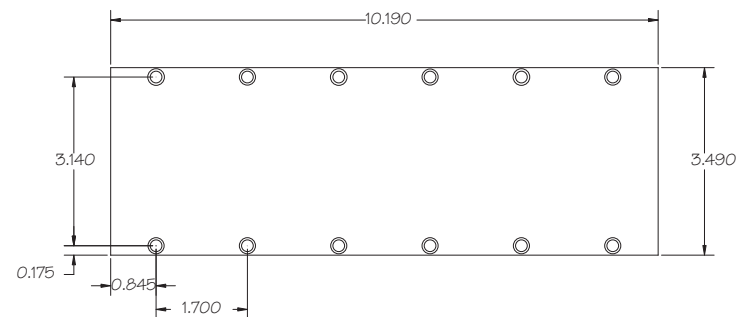

UCPB1

UCPB2

UCPB3

COUNTERSINK FOR 6-32 FLAT HEAD SCREW

COUNTERSINK FOR 6-32 FLAT HEAD SCREW

COUNTERSINK FOR 6-32 FLAT HEAD SCREW