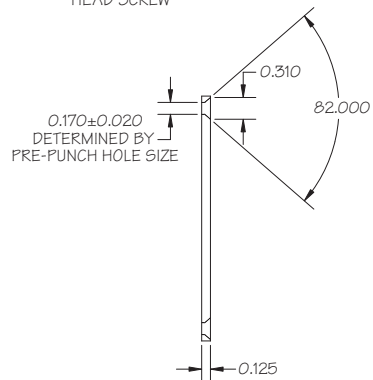

UCPB1

UCPB2

UCPB3

COUNTERSINK FOR 6-32 FLAT HEAD SCREW

COUNTERSINK FOR 6-32 FLAT HEAD SCREW

COUNTERSINK FOR 6-32 FLAT HEAD SCREW