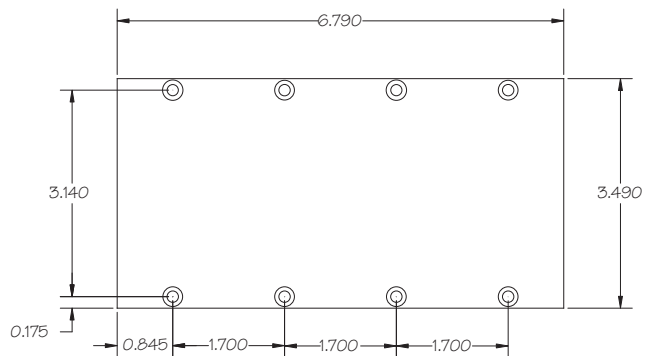

UCPB1

UCPB2

UCPB3

COUNTERSINK FOR 6-32 FLAT HEAD SCREW

COUNTERSINK FOR 6-32 FLAT HEAD SCREW

COUNTERSINK FOR 6-32 FLAT HEAD SCREW