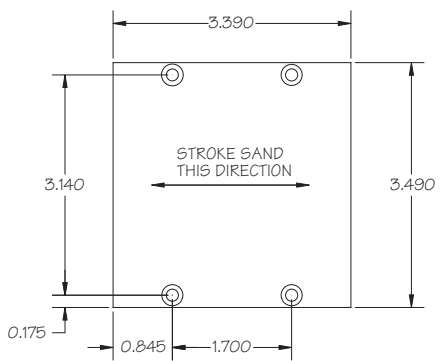

UCPB1

UCPB2

UCPB3

COUNTERSINK FOR 6-32 FLAT HEAD SCREW

COUNTERSINK FOR 6-32 FLAT HEAD SCREW

COUNTERSINK FOR 6-32 FLAT HEAD SCREW