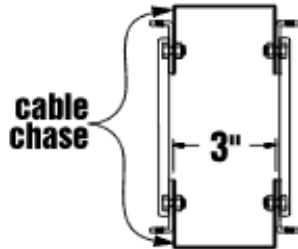

## Cable Chase Kits

When bolted between racks, each kit provides additional room for wiring and power distribution in multi-bay applications. Each 3 piece kit includes front, rear and top channels, as well as mounting hardware. This option is required when installing doors on multi-bay Slim 5 racks.

20" Depth Part #	Fits	26" Depth Part #	Fits
<b>5CC43</b>	5-43	<b>5CC43-26</b>	5-43-26
<b>5CC37</b>	5-37	<b>5CC37-26</b>	5-37-26
<b>5CC29</b>	5-29	<b>5CC29-26</b>	5-29-26
<b>5CC21</b>	5-21	<b>5CC21-26</b>	5-21-26
<b>5CC14</b>	5-14	<b>5CC14-26</b>	5-14-26
<b>5CC8</b>	5-8	<b>5CC8-26</b>	5-8-26