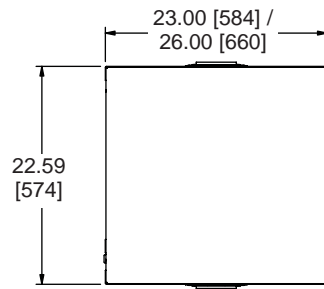

TOP VIEW PTRK-XX

Middle Atlantic Products UCP Series Universal Connector Panel single panel knockout