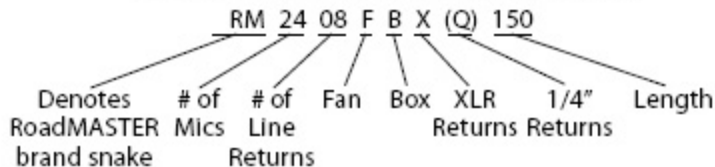

What RoadMASTER model numbers mean:

Fan to box hardwired multipair audio snakes with 1/4" returns

Second generation Duralink multipair audio wire with heavy-duty 12 and 16 gauge steel stage box to color coded XLR and balanced 1/4" fan assembly.

RM0804FBX-150	150
RM1204FBX-50	50
RM1204FBX-100	100
RM1204FBX-150	150
RM1604FBX-50	50
RM1604FBX-100	100
RM1604FBX-150	150
RM2404FBX-50	50
RM2404FBX-100	100
RM2404FBX-150	150
RM2408FBX-50	50
RM2408FBX-100	100
RM2408FBX-150	150
RM3208FBX-50	50
RM3208FBX-100	100
RM3208FBX-150	150

RM0602FBQ-50	50
RM0602FBQ-100	100
RM0804FBQ-50	50
RM0804FBQ-100	100
RM0804FBQ-150	150
RM1204FBQ-50	50
RM1204FBQ-100	100
RM1204FBQ-150	150
RM1604FBQ-50	50
RM1604FBQ-100	100
RM1604FBQ-150	150
RM2404FBQ-50	50
RM2404FBQ-100	100
RM2404FBQ-150	150