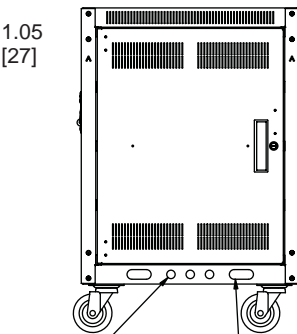

PTRK-XX REAR VIEW

(without wood top)