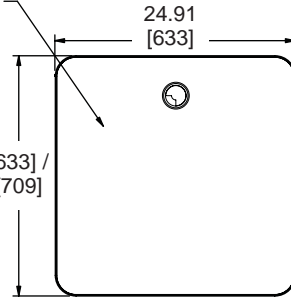

TOP VIEW PTRK-XXMDK

Middle Atlantic Products UCP Series Universal Connector Panel single panel knockout