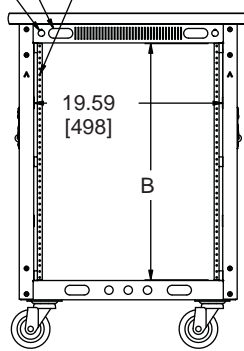

# PTRK basic dimensions

All dimensions in inches unless otherwise noted [All dimensions in brackets are in millimeters]

standard worksurface for (PTRK-14MDK/PTRK-1426MDK and PTRK-21MDK/PTRK-2126MDK only) with grommet for LCD mount and cable pass through

Fully adjustable threaded 10-32 rackrail front door clearance with rackrail in forward most position = 1.25 [32]

1.00 [25] dia. x 2.50 [64] KO 5/8 single

**PTRK-XXMDK REAR VIEW**

(with wood top shown and doors removed to show rackrail)