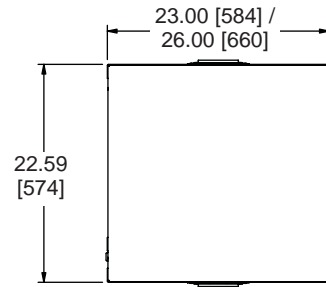

TOP VIEW PTRK-XX

Middle Atlantic Products UCP Series Universal Connector Panel single panel knockout