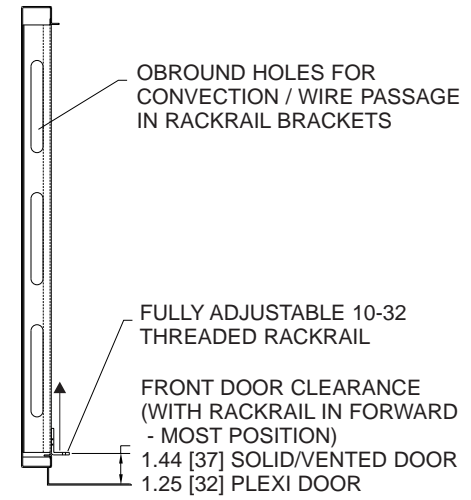

Fully adjustable threaded 10-32 rackrail front door clearance with rackrail in forward most position = 1.25 [32]

1.00 [25] dia. x 2.50 [64] KO 5/8 single

**PTRK-XXMDK REAR VIEW**

(with wood top shown and doors removed to show rackrail)

**TOP VIEW PTRK-XXMDK**

**TOP VIEW PTRK-XX**

Middle Atlantic Products UCP Series Universal Connector Panel single panel knockout

**PTRK-XX REAR VIEW**

(without wood top)

**SIDE VIEW**

**TOP SECTIONAL VIEW OF PTRK SIDE**