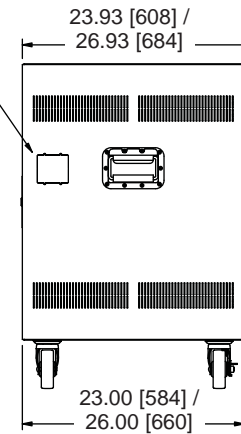

# PTRK basic dimensions

All dimensions in inches unless otherwise noted [All dimensions in brackets are in millimeters]

standard worksurface for (PTRK-14MDK/PTRK-1426MDK and PTRK-21MDK/PTRK-2126MDK only) with grommet for LCD mount and cable pass through

Fully adjustable threaded 10-32 rackrail front door clearance with rackrail in forward most position = 1.25 [32]

1.00 [25] dia. x 2.50 [64] KO 5/8 single

**PTRK-XXMDK REAR VIEW**

(with wood top shown and doors removed to show rackrail)

**TOP VIEW PTRK-XXMDK**

**TOP VIEW PTRK-XX**

Middle Atlantic Products UCP Series Universal Connector Panel single panel knockout

**PTRK-XX REAR VIEW**

(without wood top)

**SIDE VIEW**

**TOP SECTIONAL VIEW OF PTRK SIDE**

**FRONT VIEW**

PART #	A RACK HEIGHT WITHOUT CASTERS	B USEABLE HEIGHT	C OVERALL HEIGHT	USEABLE DEPTH	OVERALL DEPTH	FRONT DOOR
PTRK-14	28.80 [731]	24.50 [622] (14 rackspaces)	33.83 [859]	21.50 [546]	23.93 [608]	solid
PTRK-21	40.87 [1038]	36.75 [933] (21 rackspaces)	45.91 [1166]	21.50 [546]	23.93 [608]	solid
PTRK-14MDK	29.67 [754]	24.50 [622] (14 rackspaces)	34.71 [882]	21.50 [546]	24.91 [633]	plexi
PTRK-21MDK	41.92 [1065]	36.75 [933] (21 rackspaces)	46.95 [1193]	21.50 [546]	24.91 [633]	plexi
PTRK-1426	28.80 [731]	24.50 [622] (14 rackspaces)	33.83 [859]	24.50 [622]	26.93 [684]	solid
PTRK-2126	40.87 [1038]	36.75 [933] (21 rackspaces)	45.91 [1166]	24.50 [622]	26.93 [684]	solid
PTRK-2726	51.37 [1305]	47.25 [1200] (27 rackspaces)	56.41 [1433]	24.50 [622]	26.93 [684]	solid
PTRK-1426MDK	29.67 [754]	24.50 [622] (14 rackspaces)	34.71 [882]	24.50 [622]	27.91 [709]	plexi
PTRK-2126MDK	41.92 [1065]	36.75 [933] (21 rackspaces)	46.95 [1193]	24.50 [622]	27.91 [709]	plexi
PTRK-2726MDK	52.42 [1331]	47.25 [1200] (27 rackspaces)	57.45 [1459]	24.50 [622]	27.91 [709]	plexi