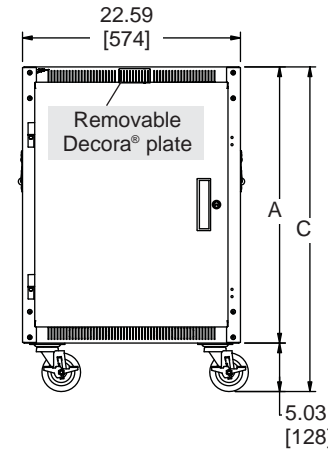

# PTRK basic dimensions

All dimensions in inches unless otherwise noted [All dimensions in brackets are in millimeters]

standard worksurface for (PTRK-14MDK/PTRK-1426MDK and PTRK-21MDK/PTRK-2126MDK only) with grommet for LCD mount and cable pass through

Fully adjustable threaded 10-32 rackrail front door clearance with rackrail in forward most position = 1.25 [32]

1.00 [25] dia. x 2.50 [64] KO 5/8 single

**PTRK-XXMDK REAR VIEW**

(with wood top shown and doors removed to show rackrail)

**TOP VIEW PTRK-XXMDK**

**TOP VIEW PTRK-XX**

Middle Atlantic Products UCP Series Universal Connector Panel single panel knockout

**PTRK-XX REAR VIEW**

(without wood top)

**SIDE VIEW**

**TOP SECTIONAL VIEW OF PTRK SIDE**

**FRONT VIEW**

PART #	A RACK HEIGHT WITHOUT CASTERS	B USEABLE HEIGHT	C OVERALL HEIGHT	USEABLE DEPTH	OVERALL DEPTH	FRONT DOOR
PTRK-14	28.80 [731]	24.50 [622] (14 rackspaces)	33.83 [859]	21.50 [546]	23.93 [608]	solid
PTRK-21	40.87 [1038]	36.75 [933] (21 rackspaces)	45.91 [1166]	21.50 [546]	23.93 [608]	solid
PTRK-14MDK	29.67 [754]	24.50 [622] (14 rackspaces)	34.71 [882]	21.50 [546]	24.91 [633]	plexi
PTRK-21MDK	41.92 [1065]	36.75 [933] (21 rackspaces)	46.95 [1193]	21.50 [546]	24.91 [633]	plexi
PTRK-1426	28.80 [731]	24.50 [622] (14 rackspaces)	33.83 [859]	24.50 [622]	26.93 [684]	solid
PTRK-2126	40.87 [1038]	36.75 [933] (21 rackspaces)	45.91 [1166]	24.50 [622]	26.93 [684]	solid
PTRK-2726	51.37 [1305]	47.25 [1200] (27 rackspaces)	56.41 [1433]	24.50 [622]	26.93 [684]	solid
PTRK-1426MDK	29.67 [754]	24.50 [622] (14 rackspaces)	34.71 [882]	24.50 [622]	27.91 [709]	plexi
PTRK-2126MDK	41.92 [1065]	36.75 [933] (21 rackspaces)	46.95 [1193]	24.50 [622]	27.91 [709]	plexi
PTRK-2726MDK	52.42 [1331]	47.25 [1200] (27 rackspaces)	57.45 [1459]	24.50 [622]	27.91 [709]	plexi