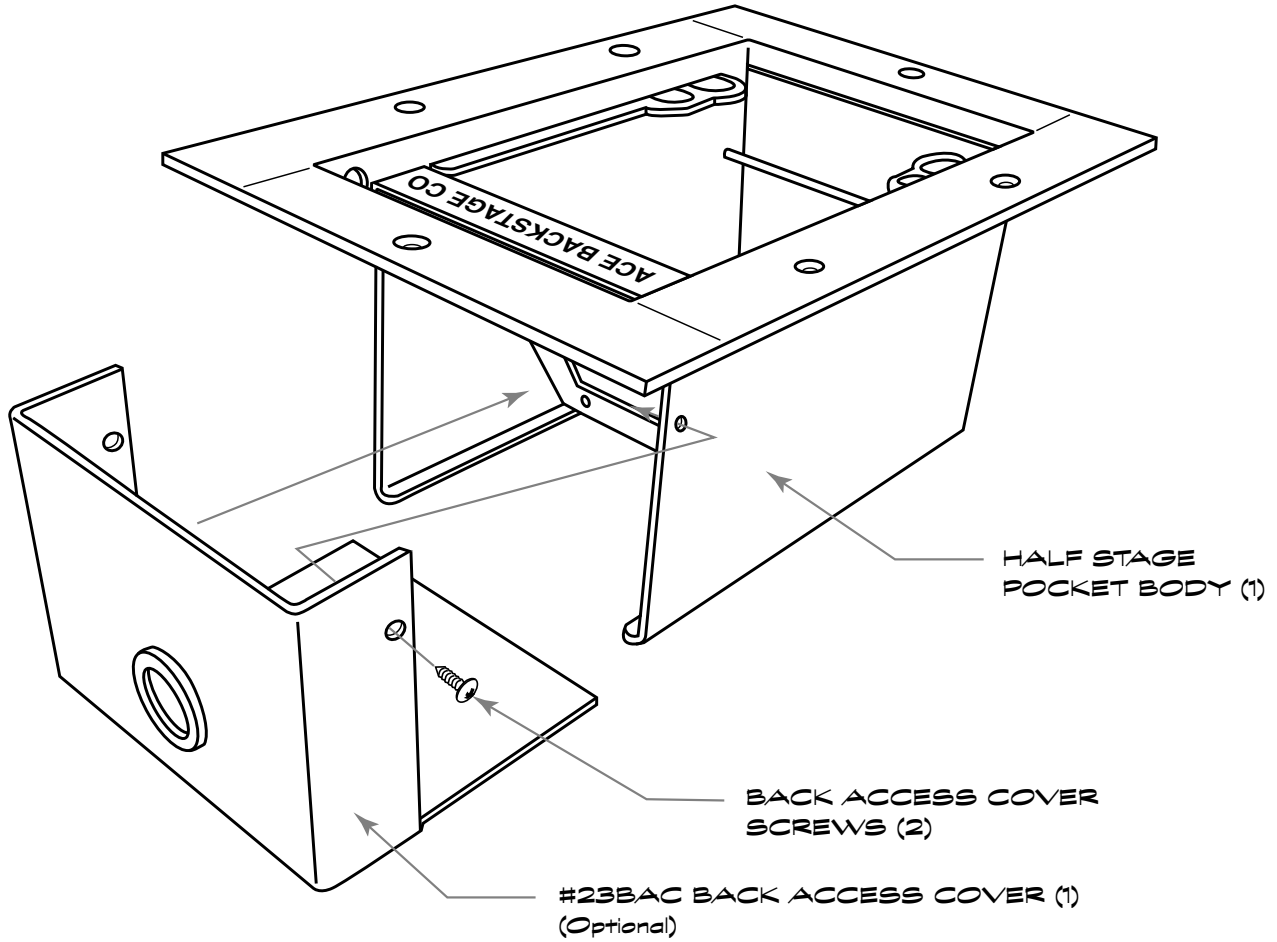

ACE BACKSTAGE CO. STAGE POCKET SYSTEMS

24846 Avenue Rockefeller • Suite 200
Valencia, CA 91355
Tel: 661-295-5760 • Fax: 661-295-1122
Web: www.acebackstage.com

ABC SPECIFICATION SHEET
PRODUCT: BACK ACCESS COVER
MODEL NUMBER: #23BAC
SCALE: n/a
DATE: 06/24/04
©2004 ACE BACKSTAGE CO.

*All images are for reference only. Subject to change without notice.

MODEL NUMBER: #23BAC

MODEL NAME: BACK ACCESS COVER

DESCRIPTION: HALF STAGE POCKET BACK ACCESS COVER

HALF STAGE POCKET WITH #23BAC INSTALLED