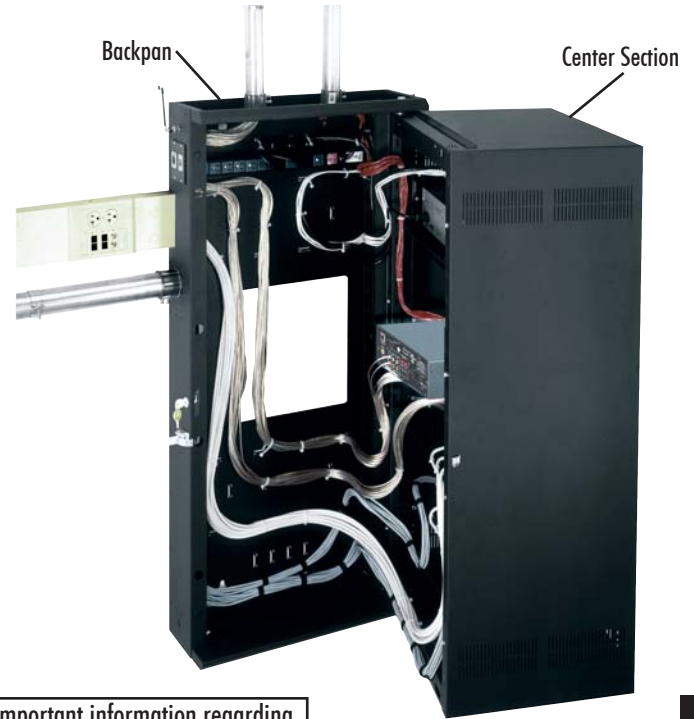

## Features

- Available in 17", 22" and 26" overall depths with 15", 20" and 24" of useable depth
- Tool-Free Quick-Mount™ system allows for easy, one-person mounting of the center section to the backpan on the jobsite
- Optional zero clearance latch allows side-by-side or corner mounting
- 16-gauge steel construction with 1/8" thick laser-cut corner braces
- Adjustable front rackrail, rear rackrail optional
- Center section hinges for left or right opening
- Cutouts for low-voltage Decora® devices in front and rear of center section, top and bottom
- Easily removable laser knockouts accommodate conduit, UHF/VHF antennas, Wiremold® 4000 series raceways, Middle Atlantic Products universal connector panels, electrical pull-box and as many as four 4-1/2" fans
- Finished in a durable black or granite gray textured powder coat
- UL Listed in the US and Canada