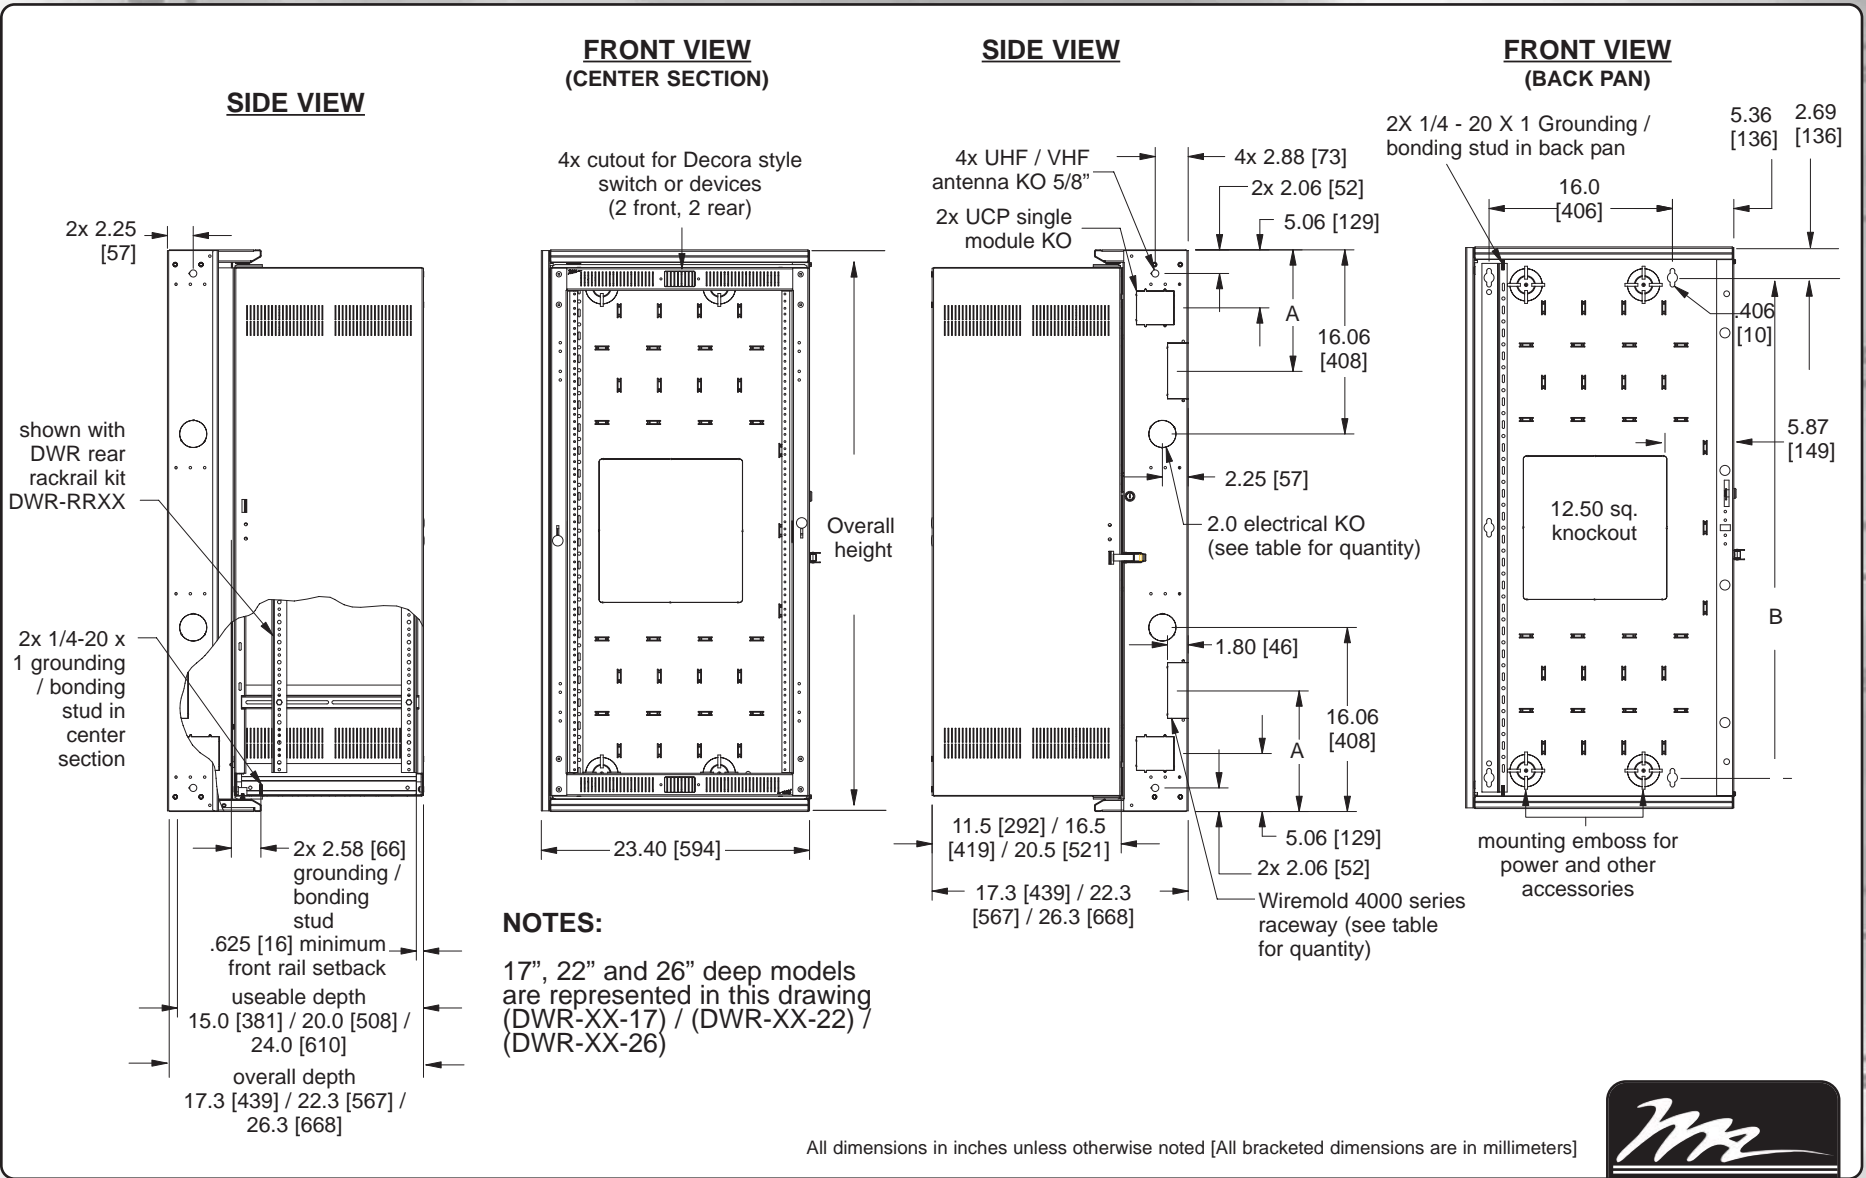

DWR Series basic dimensions

US: New Jersey • California • Illinois • Voice: 973-839-1011 Fax: 973-839-1976 • middleatlantic.com
Canada: Ontario • British Columbia • Voice: 613-836-2501 Fax: 613-836-2690 • middleatlantic.ca