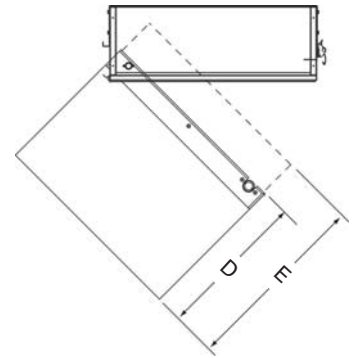

# DWR Series basic dimensions

US: New Jersey • California • Illinois • Voice: 973-839-1011 Fax: 973-839-1976 • middleatlantic.com  
 Canada: Ontario • British Columbia • Voice: 613-836-2501 Fax: 613-836-2690 • middleatlantic.ca

# DWR Series basic dimensions

**USEABLE DEPTH**  
Useable depth extends into backpan. Consider this when applications require large amounts of cables, connectors and/or conduit in the backpan.

## CENTER SECTION CLEARANCE

| MODEL #   | C<br>OVERALL<br>DEPTH | D<br>CENTER<br>SECTION<br>DEPTH | E<br>USEABLE<br>DEPTH |
|-----------|-----------------------|---------------------------------|-----------------------|
| DWR-XX-17 | 17.3 [439]            | 11.5 [292]                      | 15.0 [381]            |
| DWR-XX-22 | 22.3 [567]            | 16.5 [419]                      | 20.0 [508]            |
| DWR-XX-26 | 26.3 [668]            | 20.5 [521]                      | 24.0 [610]            |