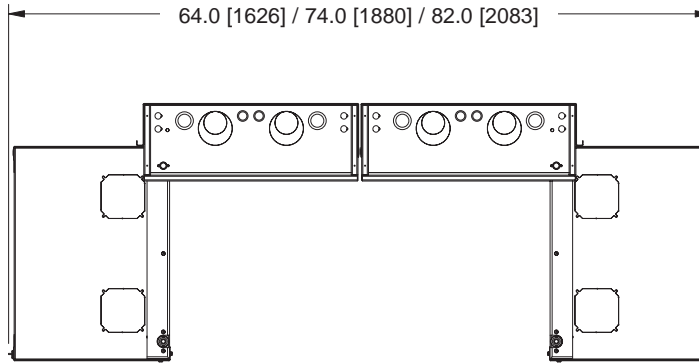

**TOP VIEW
(2 DWR'S FULLY OPEN)**