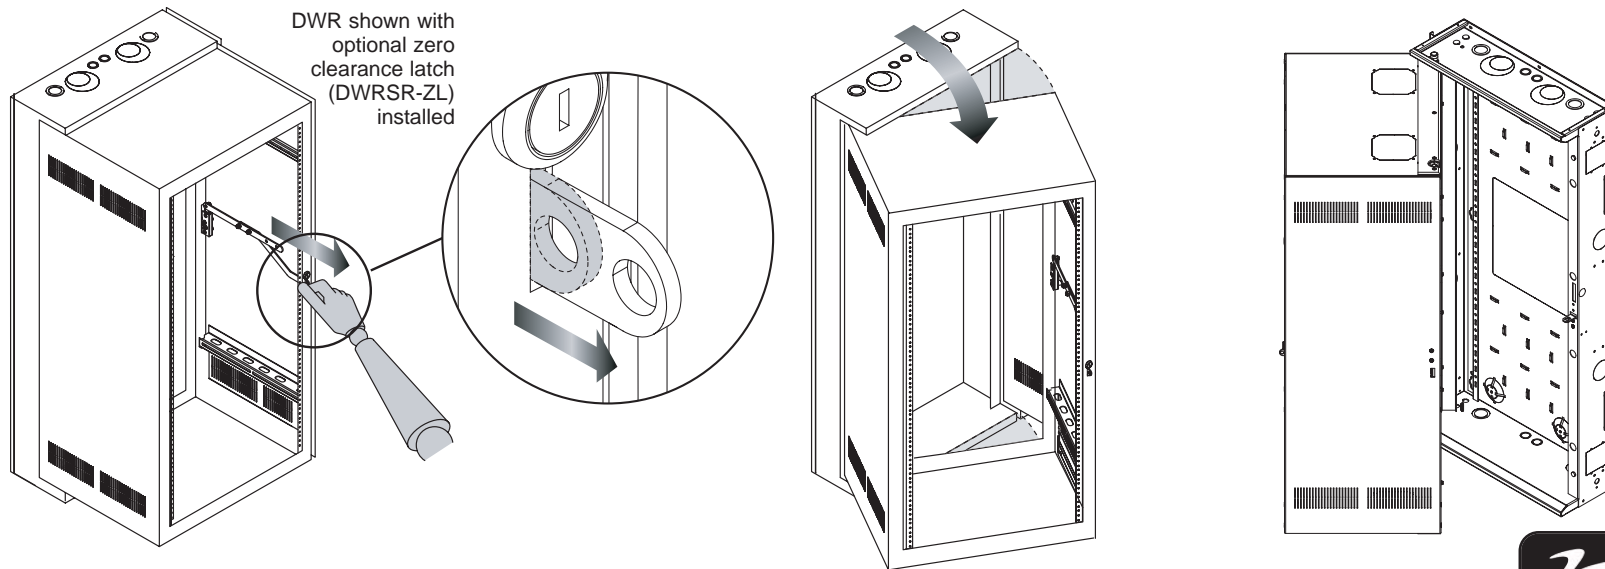

# DWR Series basic dimensions

**USEABLE DEPTH**  
Useable depth extends into backpan. Consider this when applications require large amounts of cables, connectors and/or conduit in the backpan.

# DWR Series basic dimensions with Zero Clearance Latch installed

**TOP VIEW**

zero clearance latch adds an additional .52 [13] to front of rack

**TOP VIEW  
(2 DWR'S FULLY OPEN)**

**TOP VIEW  
(2 DWR'S IN CLOSED POSITION)**

## OPTIONAL DWRSR-ZL ZERO CLEARANCE LATCH OPERATION:

All dimensions in inches unless otherwise noted [All bracketed dimensions are in millimeters]