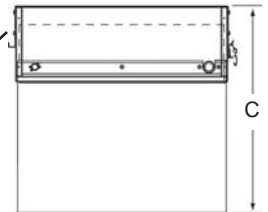

# DWR Series basic dimensions

US: New Jersey • California • Illinois • Voice: 973-839-1011 Fax: 973-839-1976 • middleatlantic.com  
 Canada: Ontario • British Columbia • Voice: 613-836-2501 Fax: 613-836-2690 • middleatlantic.ca

# DWR Series basic dimensions

**USEABLE DEPTH**  
Useable depth extends into backpan. Consider this when applications require large amounts of cables, connectors and/or conduit in the backpan.