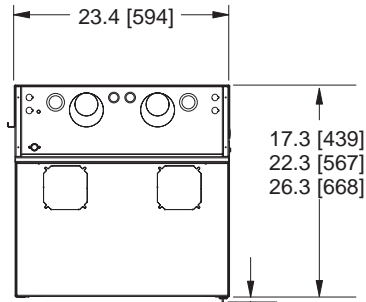

DWR Series basic dimensions with Zero Clearance Latch installed

TOP VIEW

zero clearance latch adds an additional .52 [13] to front of rack