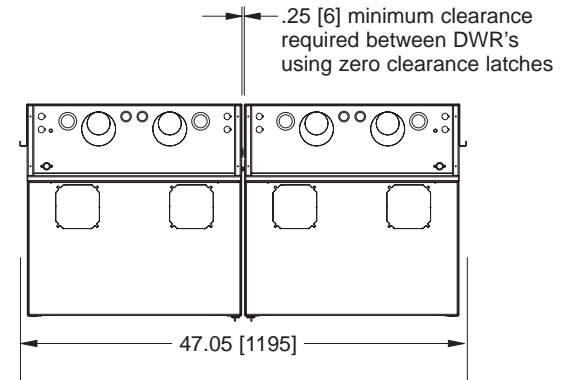

# DWR Series basic dimensions with Zero Clearance Latch installed

**TOP VIEW**

zero clearance latch adds an additional .52 [13] to front of rack

**TOP VIEW  
(2 DWR'S FULLY OPEN)**

**TOP VIEW  
(2 DWR'S IN CLOSED POSITION)**

## OPTIONAL DWRSR-ZL ZERO CLEARANCE LATCH OPERATION:

All dimensions in inches unless otherwise noted [All bracketed dimensions are in millimeters]