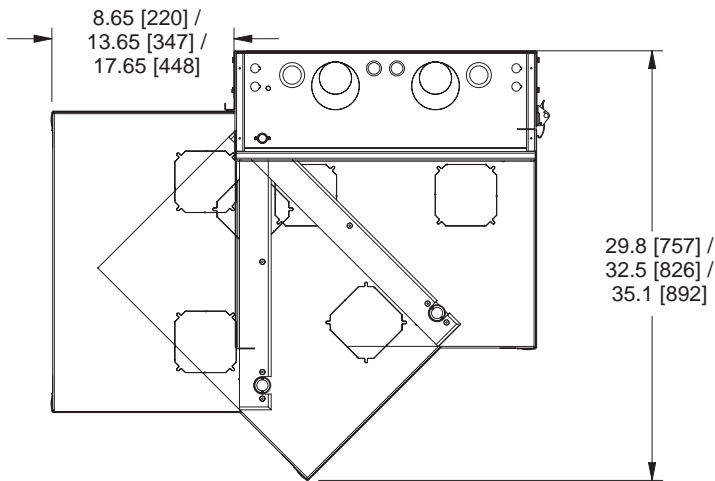

# DWR Series basic dimensions

US: New Jersey • California • Illinois • Voice: 973-839-1011 Fax: 973-839-1976 • middleatlantic.com  
 Canada: Ontario • British Columbia • Voice: 613-836-2501 Fax: 613-836-2690 • middleatlantic.ca

# DWR Series basic dimensions

**USEABLE DEPTH**  
Useable depth extends into backpan. Consider this when applications require large amounts of cables, connectors and/or conduit in the backpan.

## CENTER SECTION CLEARANCE

| MODEL #   | C<br>OVERALL<br>DEPTH | D<br>CENTER<br>SECTION<br>DEPTH | E<br>USEABLE<br>DEPTH |
|-----------|-----------------------|---------------------------------|-----------------------|
| DWR-XX-17 | 17.3 [439]            | 11.5 [292]                      | 15.0 [381]            |
| DWR-XX-22 | 22.3 [567]            | 16.5 [419]                      | 20.0 [508]            |
| DWR-XX-26 | 26.3 [668]            | 20.5 [521]                      | 24.0 [610]            |