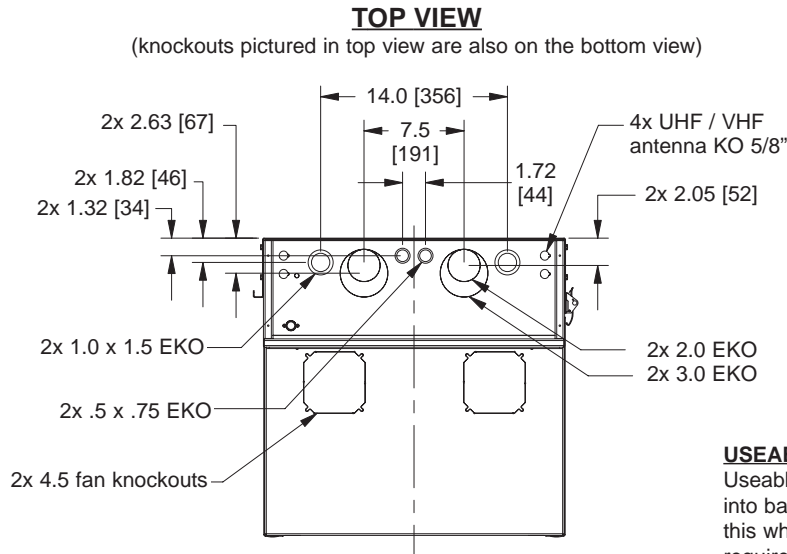

DWR Series basic dimensions