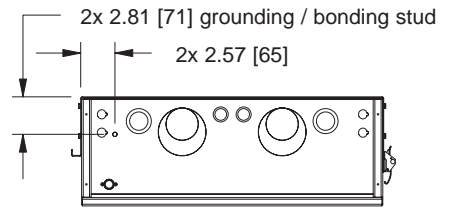

DWR Series basic dimensions