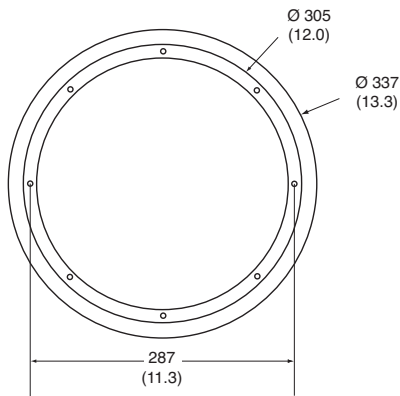

MTC-200BB6

Backcan for Control 227C & CT Medium Format In-Ceiling Loudspeakers

Professional Series

Key Features:

- ▶ Extra-thick 16 gauge metal construction.
- ▶ Lined with 12 mm (1/2 in) thick MDF to eliminate resonances and to provide extra bass response.
- ▶ Knockouts on top and side.

Dimensions:

Dimensions in inches (mm)

Specifications:

External Volume:	0.7 cu ft, nominal
Internal Volume:	0.5 cu ft.
Knockouts:	22.1 mm (0.87 in) diameter opening Five (5) locations: 1 on top panel 4 on side can
Dimensions (Height):	193 mm (7.62 in) above ceiling 206 mm (8.1 in) total height
(Diameter):	337 mm (13.3 in)
Net Weight:	3.0 kg (6.5 lb)
Shipping Weight:	4.0 kg (9 lb)
Included Accessories:	4 pcs #10 x 0.75 in metal screws for another system of mounting baffle to backbox.