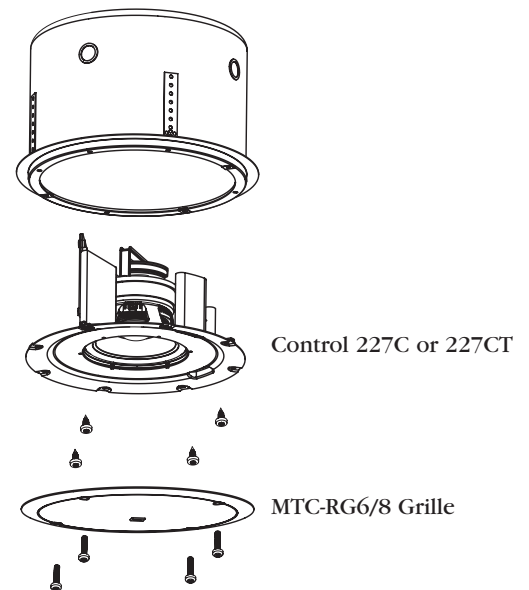

JBL Professional
8500 Balboa Boulevard, P.O. Box 2200
Northridge, California 91329 U.S.A.

H A Harman International Company
© Copyright 2007 JBL Professional

SS MTC200BB6
CRP_5M
01/07