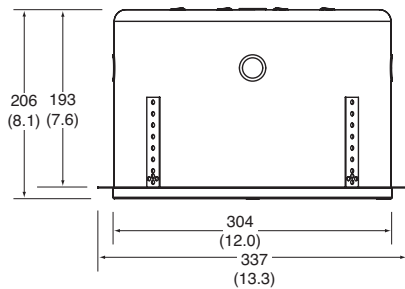

MTC-200BB6

Backcan for Control 227C & CT Medium Format In-Ceiling Loudspeakers

Professional Series

Key Features:

- ▶ Extra-thick 16 gauge metal construction.
- ▶ Lined with 12 mm (1/2 in) thick MDF to eliminate resonances and to provide extra bass response.
- ▶ Knockouts on top and side.

Dimensions:

Dimensions in inches (mm)

Specifications:

External Volume:	0.7 cu ft, nominal
Internal Volume:	0.5 cu ft.
Knockouts:	22.1 mm (0.87 in) diameter opening Five (5) locations: 1 on top panel 4 on side can
Dimensions (Height):	193 mm (7.62 in) above ceiling 206 mm (8.1 in) total height
(Diameter):	337 mm (13.3 in)
Net Weight:	3.0 kg (6.5 lb)
Shipping Weight:	4.0 kg (9 lb)
Included Accessories:	4 pcs #10 x 0.75 in metal screws for another system of mounting baffle to backbox.