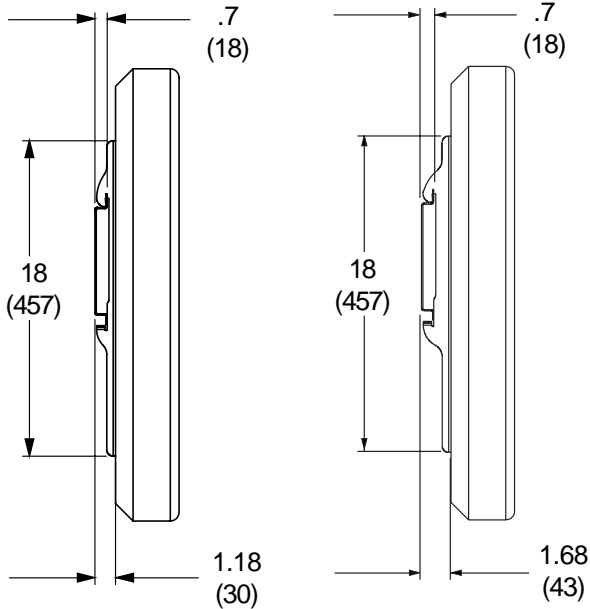

Accessories:

- Metal Stud Fastener Kit (ACC 415)
- Video Conferencing Shelf (ACC 309)
- Accessory Shelves (DS600)

Dimensions:

Weight:
9.26 lb (4.2 kg)

Shipping weight:
11.76 lb (5.3 kg)

Maximum Load Capacity:
200 lb (90.7 kg)

Shipping Carton dimensions:
L= 31.8 in (808 mm)
W= 8.6 in (218 mm)
H= 3.9 in (99 mm)

ARCHITECTS SPECIFICATIONS

The Universal Flat Wall Mount shall be a Peerless model _____ and shall be located where indicated on the plans. It shall be constructed of heavy gauge steel. The finish shall be scratch resistant black or silver fused epoxy. Assembly and installation shall be done according to instructions provided by the manufacturer.

TECHNICAL DATA SHEET

MODELS: D-FPF-320, D-FPF-320S, RTFPF-320, RTFPF-320S, SF 660, SF 660-S, SF 660P, SF 660P-S

ALL DIMENSION = INCH (MM)

SIDE VIEW WITH SHALLOW BRACKET

SIDE VIEW WITH DEEP BRACKET

FRONT VIEW

WALL PLATE DETAIL