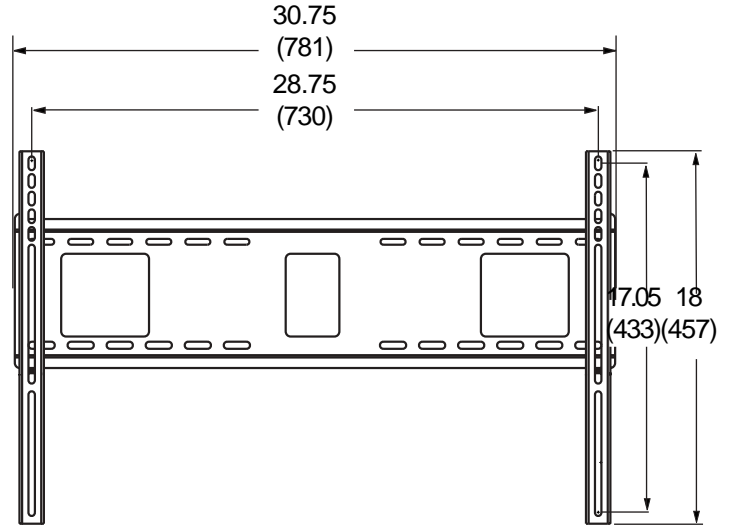

Accessories:

- Metal Stud Fastener Kit (ACC 415)
- Video Conferencing Shelf (ACC 309)
- Accessory Shelves (DS600)

Dimensions:

Weight:
9.26 lb (4.2 kg)

Shipping weight:
11.76 lb (5.3 kg)

Maximum Load Capacity:
200 lb (90.7 kg)

Shipping Carton dimensions:
L= 31.8 in (808 mm)
W= 8.6 in (218 mm)
H= 3.9 in (99 mm)

ARCHITECTS SPECIFICATIONS

The Universal Flat Wall Mount shall be a Peerless model _____ and shall be located where indicated on the plans. It shall be constructed of heavy gauge steel. The finish shall be scratch resistant black or silver fused epoxy. Assembly and installation shall be done according to instructions provided by the manufacturer.

TECHNICAL DATA SHEET

MODELS: D-FPF-320, D-FPF-320S, RTFPF-320, RTFPF-320S, SF 660, SF 660-S, SF 660P, SF 660P-S

ALL DIMENSION = INCH (MM)

SIDE VIEW WITH SHALLOW BRACKET

SIDE VIEW WITH DEEP BRACKET

FRONT VIEW

WALL PLATE DETAIL