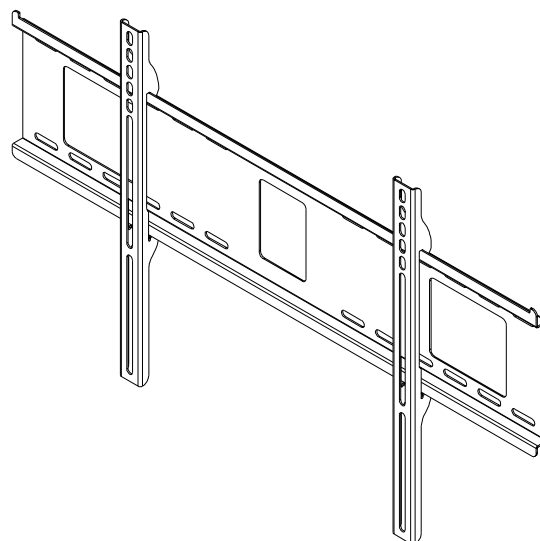

TECHNICAL DATA SHEET - Universal Flat Wall Mount for 32" to 60" Flat Panel Screens

MODELS: D-FPF-320, D-FPF-320S, RTFPF-320, RTFPF-320S, SF 660, SF 660-S, SF 660P, SF 660P-S

The Universal Flat Wall Mount supports virtually any 32" to 60" LCD or plasma screen. The ultra-slim wall plate keeps the screen close to the wall for a very discreet installation that is perfect for living rooms, bedrooms, or home theaters. The mount includes simple to align universal brackets and a unique wall plate that can be mounted to two wood studs up to 24" apart, concrete, or cinder block. Includes a Sorted-For-You™ baffle pack with all screen hardware and security fasteners.

Features:

- Colors: silver or black
- Universal mount fits virtually any 32" to 60" LCD or plasma screen
- Slim design holds screen close up against the wall (1.18")
- Comes with additional brackets to accommodate screens with an offset or built-in component box on the back
- Screen simply hooks onto the wall plate for quick and easy installation
- Optional horizontal adjustment of up to 12" (depending on screen model)
- Includes hardware for installation to wood studs, concrete, and cinder block
- Theft-resistant security screws (SF 660 and SF 660-S only)
- Screen-specific models also available

Accessories:

- Metal Stud Fastener Kit (ACC 415)
- Video Conferencing Shelf (ACC 309)
- Accessory Shelves (DS600)

Dimensions:

Weight:
9.26 lb (4.2 kg)

Shipping weight:
11.76 lb (5.3 kg)

Maximum Load Capacity:
200 lb (90.7 kg)

TECHNICAL DATA SHEET

MODELS: D-FPF-320, D-FPF-320S, RTFPF-320, RTFPF-320S, SF 660, SF 660-S, SF 660P, SF 660P-S

ALL DIMENSION = INCH (MM)

SIDE VIEW WITH SHALLOW BRACKET

SIDE VIEW WITH DEEP BRACKET

FRONT VIEW