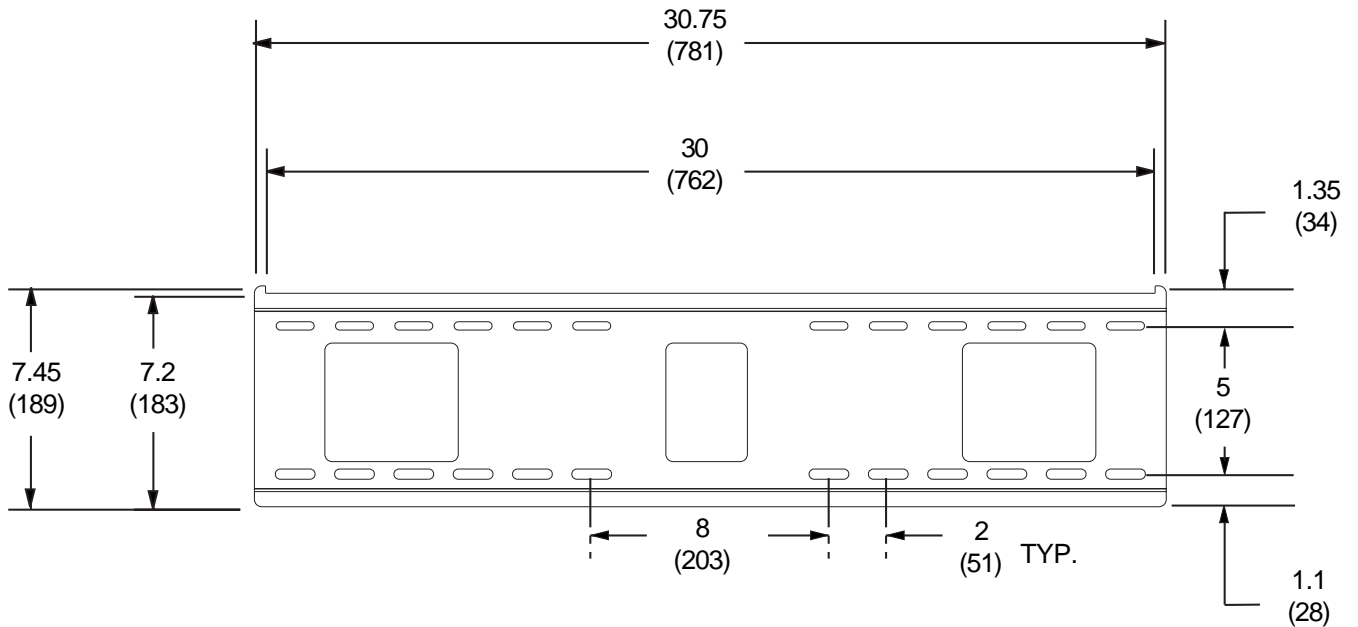

Shipping Carton dimensions:
L= 31.8 in (808 mm)
W= 8.6 in (218 mm)
H= 3.9 in (99 mm)

ARCHITECTS SPECIFICATIONS

The Universal Flat Wall Mount shall be a Peerless model _____ and shall be located where indicated on the plans. It shall be constructed of heavy gauge steel. The finish shall be scratch resistant black or silver fused epoxy. Assembly and installation shall be done according to instructions provided by the manufacturer.

TECHNICAL DATA SHEET

MODELS: D-FPF-320, D-FPF-320S, RTFPF-320, RTFPF-320S, SF 660, SF 660-S, SF 660P, SF 660P-S

ALL DIMENSION = INCH (MM)

SIDE VIEW WITH SHALLOW BRACKET

SIDE VIEW WITH DEEP BRACKET

FRONT VIEW

WALL PLATE DETAIL