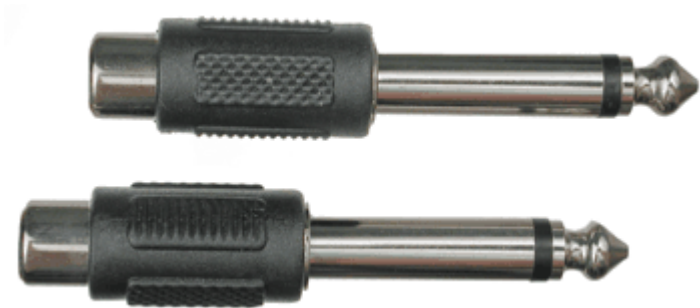

RCA Female to 1/4" Male

Two pieces per pack