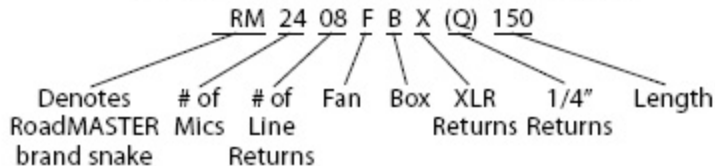

RoadMASTER Brand Snakes

Perfect small PA company snakes, with rugged steel stage boxes and sturdy color-coded fanouts, with configurations up to 40 channels. Options include hardwired feedthrough and disconnect splits (with optional transformer isolation and ground lift switches available). Call the factory for quotes and details.

What RoadMASTER model numbers mean:

Fan to box hardwired multipair audio snakes with 1/4" returns

Second generation Duralink multipair audio wire with heavy-duty 12 and 16 gauge steel stage box to color coded XLR and balanced 1/4" fan assembly.