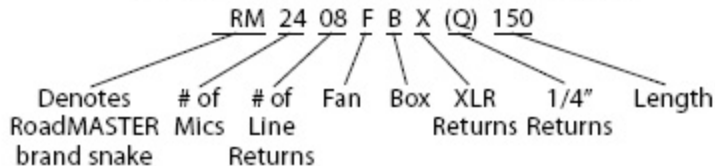

What RoadMASTER model numbers mean:

Fan to box hardwired multipair audio snakes with 1/4" returns

Second generation Duralink multipair audio wire with heavy-duty 12 and 16 gauge steel stage box to color coded XLR and balanced 1/4" fan assembly.

RM0804FBX-150	150
RM1204FBX-50	50
RM1204FBX-100	100
RM1204FBX-150	150
RM1604FBX-50	50
RM1604FBX-100	100
RM1604FBX-150	150
RM2404FBX-50	50
RM2404FBX-100	100
RM2404FBX-150	150
RM2408FBX-50	50
RM2408FBX-100	100
RM2408FBX-150	150
RM3208FBX-50	50
RM3208FBX-100	100
RM3208FBX-150	150

RM0602FBQ-50	50
RM0602FBQ-100	100
RM0804FBQ-50	50
RM0804FBQ-100	100
RM0804FBQ-150	150
RM1204FBQ-50	50
RM1204FBQ-100	100
RM1204FBQ-150	150
RM1604FBQ-50	50
RM1604FBQ-100	100
RM1604FBQ-150	150
RM2404FBQ-50	50
RM2404FBQ-100	100
RM2404FBQ-150	150