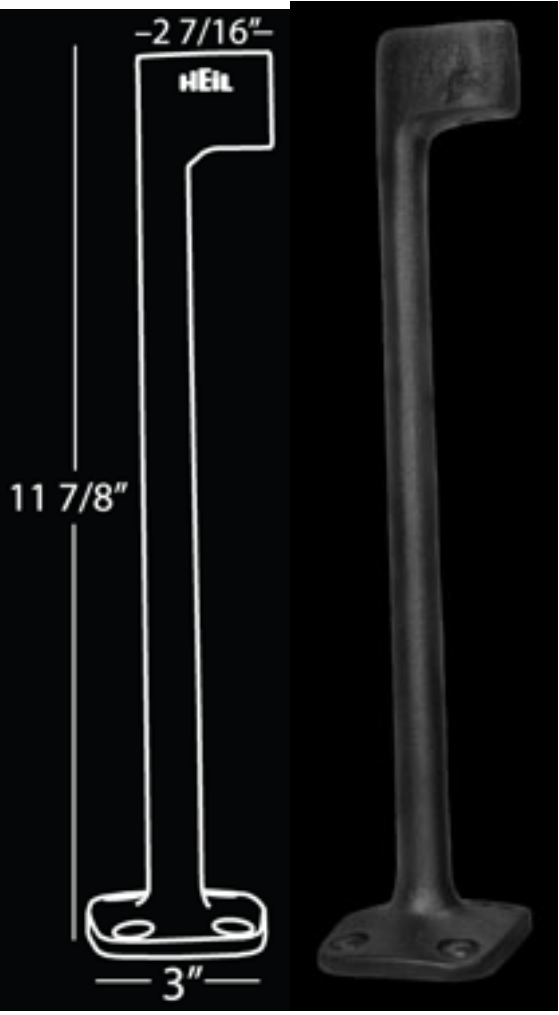

**RS-1**

The RS-1 is a 12" riser that allows you to mount the Heil PL2T behind your desk top equipment and pull the PL2T over to you. It's a very classy way to position your Heil microphone.