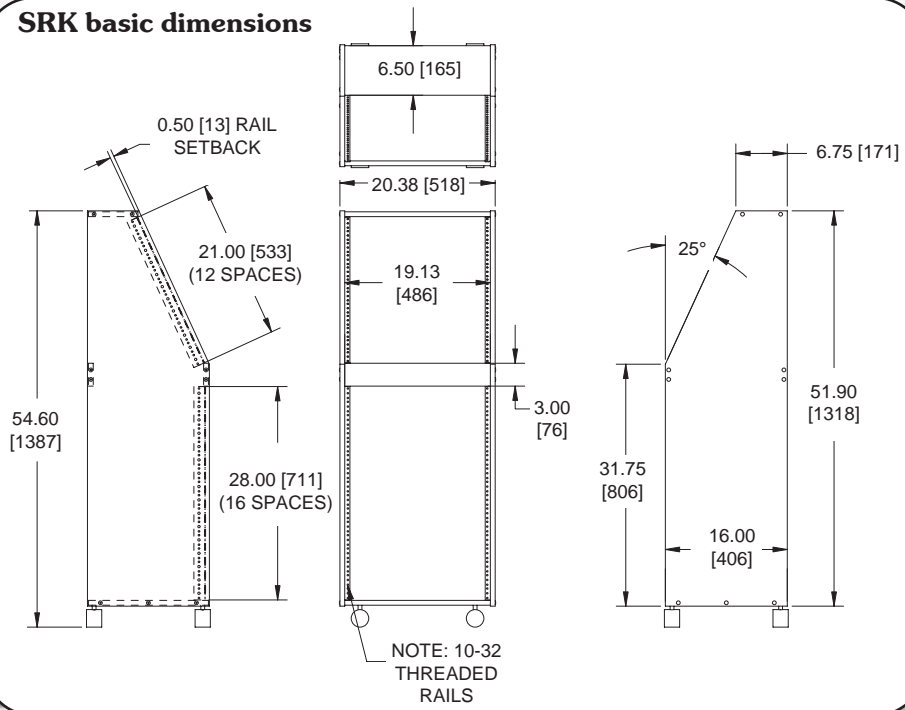

#### OPTIONS (OBRK, BRK only)

- Smoked glass front door shall be model # RK-GD\_\_ (6, 8, 10, 12, 14, 16, 20) for \_\_ rackspace (O)BRK rack
- Quick-Position™ shelf with built-in cable management slots shall be model # SH-BRK. Shelf mounts without rackrail for OBRK/BRK and accepts horizontal mounting of PD-815SC or PD-815SC-NS power strip

### RK/BRK/OBRK basic dimensions

PART #	A OVERALL HEIGHT	B RACKING HEIGHT	C OVERALL DEPTH
RK2	5.00 [127]	3.50 [89]	16.00 [406]
RK4	8.50 [216]	7.00 [178]	16.00 [406]
RK6	12.00 [305]	10.50 [267]	16.00 [406]
RK8	15.50 [394]	14.00 [356]	16.00 [406]
RK10	19.00 [483]	17.50 [445]	16.00 [406]
RK12	22.50 [572]	21.00 [533]	16.00 [406]
RK14	26.00 [660]	24.50 [622]	16.00 [406]
RK16	29.50 [749]	28.00 [711]	16.00 [406]
RK20	36.50 [927]	35.00 [889]	16.00 [406]
BRK6	12.00 [305]	10.50 [267]	18.00 [457]
(O)BRK8	15.50 [394]	14.00 [356]	18.00 [457]
BRK10	19.00 [483]	17.50 [445]	18.00 [457]
(O)BRK12	22.50 [572]	21.00 [533]	18.00 [457]
BRK14	26.00 [660]	24.50 [622]	18.00 [457]
(O)BRK16	29.50 [749]	28.00 [711]	18.00 [457]
(O)BRK20	36.50 [927]	35.00 [889]	18.00 [457]