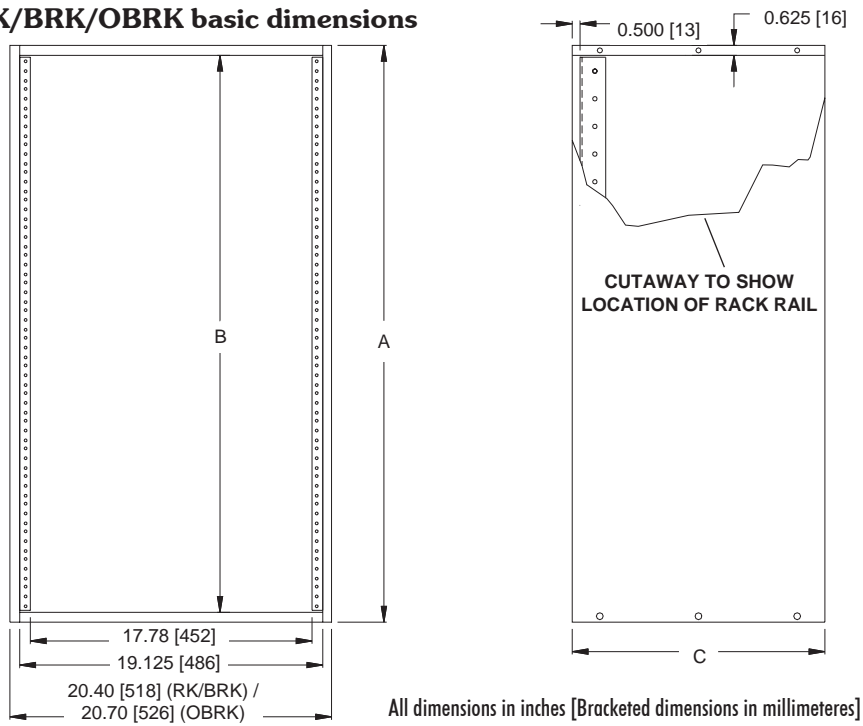

### SRK basic dimensions

### RK/BRK/OBRK basic dimensions

PART #	A OVERALL HEIGHT	B RACKING HEIGHT	C OVERALL DEPTH
RK2	5.00 [127]	3.50 [89]	16.00 [406]
RK4	8.50 [216]	7.00 [178]	16.00 [406]
RK6	12.00 [305]	10.50 [267]	16.00 [406]
RK8	15.50 [394]	14.00 [356]	16.00 [406]
RK10	19.00 [483]	17.50 [445]	16.00 [406]
RK12	22.50 [572]	21.00 [533]	16.00 [406]
RK14	26.00 [660]	24.50 [622]	16.00 [406]
RK16	29.50 [749]	28.00 [711]	16.00 [406]
RK20	36.50 [927]	35.00 [889]	16.00 [406]
BRK6	12.00 [305]	10.50 [267]	18.00 [457]
(O)BRK8	15.50 [394]	14.00 [356]	18.00 [457]
BRK10	19.00 [483]	17.50 [445]	18.00 [457]
(O)BRK12	22.50 [572]	21.00 [533]	18.00 [457]
BRK14	26.00 [660]	24.50 [622]	18.00 [457]
(O)BRK16	29.50 [749]	28.00 [711]	18.00 [457]
(O)BRK20	36.50 [927]	35.00 [889]	18.00 [457]