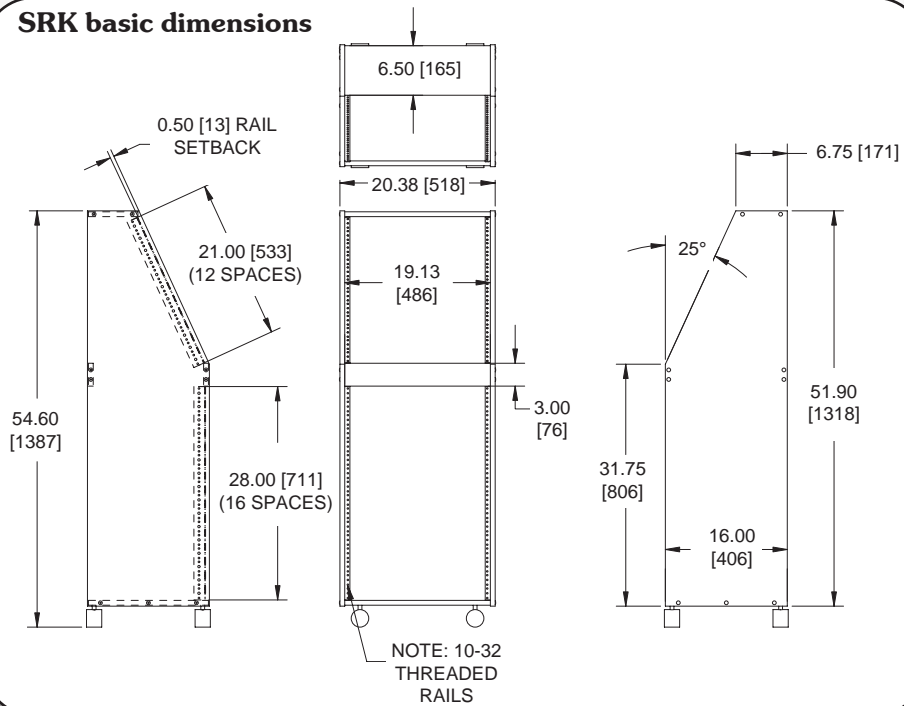

### RK/BRK/OBRK basic dimensions

PART #	A OVERALL HEIGHT	B RACKING HEIGHT	C OVERALL DEPTH
RK2	5.00 [127]	3.50 [89]	16.00 [406]
RK4	8.50 [216]	7.00 [178]	16.00 [406]
RK6	12.00 [305]	10.50 [267]	16.00 [406]
RK8	15.50 [394]	14.00 [356]	16.00 [406]
RK10	19.00 [483]	17.50 [445]	16.00 [406]
RK12	22.50 [572]	21.00 [533]	16.00 [406]
RK14	26.00 [660]	24.50 [622]	16.00 [406]
RK16	29.50 [749]	28.00 [711]	16.00 [406]
RK20	36.50 [927]	35.00 [889]	16.00 [406]
BRK6	12.00 [305]	10.50 [267]	18.00 [457]
(O)BRK8	15.50 [394]	14.00 [356]	18.00 [457]
BRK10	19.00 [483]	17.50 [445]	18.00 [457]
(O)BRK12	22.50 [572]	21.00 [533]	18.00 [457]
BRK14	26.00 [660]	24.50 [622]	18.00 [457]
(O)BRK16	29.50 [749]	28.00 [711]	18.00 [457]
(O)BRK20	36.50 [927]	35.00 [889]	18.00 [457]