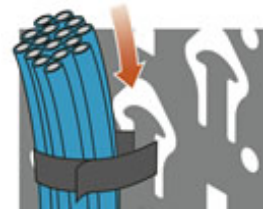

LACE-44-OWP

LACE-44-OP