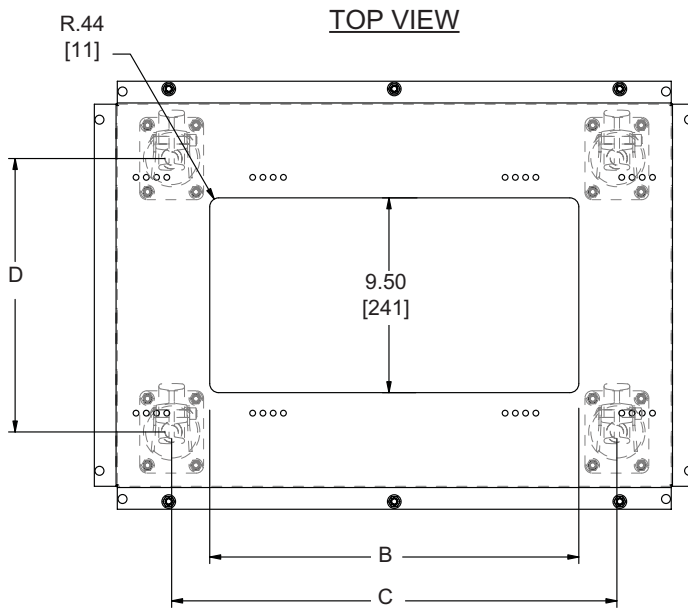

CBS-MRK/WRK-XX basic dimensions

All dimensions in inches [Bracketed dimensions are in millimeters]

CBS-MRK/WRK-XX SIZE CHART

Part No.	Fits	Grade	A Depth	B Opening Depth	C Caster to Caster Depth	D Caster to Caster Width	E Width	F Flange	G Overall Height	H Height Rack Is Raised	Weight Capacity
CBS-MRK-26	MRK- 26" deep	Commercial	22.14 (562)	13.00 (330)	16.72 (425)	13.34 (339)	18.76 (476)	1.12 (28)	3.94 (100)	.94 (24)	1300 lbs.
CBS-MRK-26R	MRK- 26" deep	Fine Floor	22.14 (562)	13.00 (330)	16.72 (425)	13.34 (339)	18.76 (476)	1.12 (28)	3.94 (100)	.94 (24)	700 lbs.
CBS-MRK-31	MRK- 31" deep	Commercial	27.14 (689)	18.00 (457)	21.72 (551)	13.34 (339)	18.76 (476)	1.12 (28)	3.94 (100)	.94 (24)	1300 lbs.
CBS-MRK-31R	MRK- 31" deep	Fine Floor	27.14 (689)	18.00 (457)	21.72 (551)	13.34 (339)	18.76 (476)	1.12 (28)	3.94 (100)	.94 (24)	700 lbs.
CBS-MRK-36	MRK- 36" deep	Commercial	31.74 (806)	22.60 (574)	26.32 (669)	13.34 (339)	18.76 (476)	1.12 (28)	3.94 (100)	.94 (24)	1300 lbs.
CBS-MRK-36R	MRK- 36" deep	Fine Floor	31.74 (806)	22.60 (574)	26.32 (669)	13.34 (339)	18.76 (476)	1.12 (28)	3.94 (100)	.94 (24)	700 lbs.
CBS-WRK-27	WRK- 27" deep	Commercial	24.34 (618)	17.50 (445)	18.88 (480)	15.50 (394)	20.97 (533)	1.16 (29)	3.94 (100)	.94 (24)	1300 lbs.
CBS-WRK-27R	WRK- 27" deep	Fine Floor	24.34 (618)	17.50 (445)	18.88 (480)	15.50 (394)	20.97 (533)	1.16 (29)	3.94 (100)	.94 (24)	700 lbs.
CBS-WRK-32	WRK- 32" deep	Commercial	29.34 (745)	22.50 (572)	23.88 (607)	15.50 (394)	20.97 (533)	1.16 (29)	3.94 (100)	.94 (24)	1300 lbs.
CBS-WRK-32R	WRK- 32" deep	Fine Floor	29.34 (745)	22.50 (572)	23.88 (607)	15.50 (394)	20.97 (533)	1.16 (29)	3.94 (100)	.94 (24)	700 lbs.