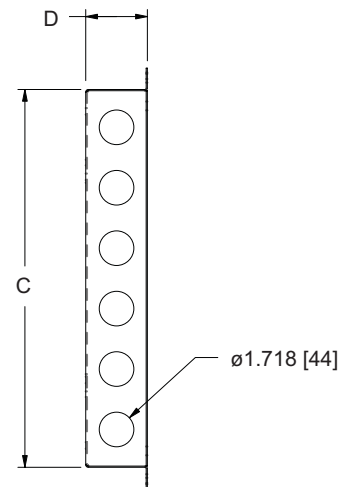

# BS-MRK/WRK-XX basic dimensions

All dimensions in inches [Bracketed dimensions are in millimeters]

TOP VIEW

FRONT VIEW

SIDE VIEW

**BS-MRK/WRK-XX SIZE CHART**

Part No.	Fits	A Depth	B Knockout Depth	C Width	D Height	E Flange
BS-MRK-26	MRK- 26" deep	22.14 (562)	13.00 (330)	18.76 (476)	3.060 (78)	1.120 (28)
BS-MRK-31	MRK- 31" deep	27.14 (689)	18.00 (457)	18.76 (476)	3.060 (78)	1.120 (28)
BS-MRK-36	MRK- 36" deep	31.74 (806)	22.60 (574)	18.76 (476)	3.060 (78)	1.120 (28)
BS-MRK-42	MRK- 42" deep	37.74 (959)	28.60 (726)	18.76 (476)	3.060 (78)	1.120 (28)
BS-WRK-27	WRK- 27" deep	24.343 (618)	17.50 (444)	20.968 (533)	3.078 (78)	1.156 (29)
BS-WRK-32	WRK- 32" deep	29.343 (745)	22.50 (571)	20.968 (533)	3.078 (78)	1.156 (29)