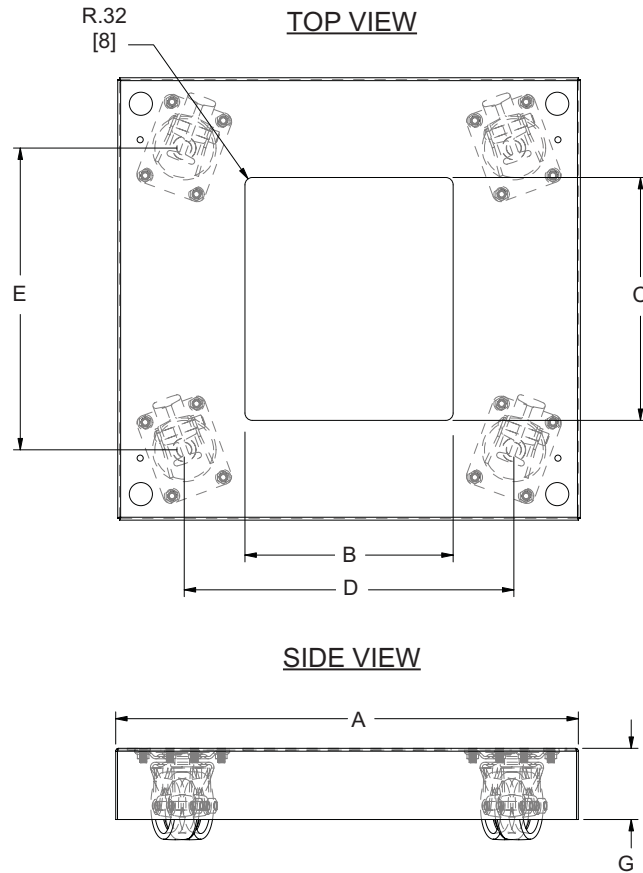

CBS-5/ERK-XX basic dimensions

All dimensions in inches [Bracketed dimensions are in millimeters]

CBS-5/ERK-XX SIZE CHART

Part No.	Fits	Grade	A Depth	B Opening Depth	C Opening Width	D Caster to Caster Depth	E Caster to Caster Width	F Width	G Skirt Height	Weight Capacity
CBS-5	Slim 5- 20" deep	Commercial	20.00 (508)	9.00 (229)	10.50 (267)	14.25 (362)	13.05 (331)	19.13 (486)	3.08 (78)	400 lbs.
CBS-5R	Slim 5- 20" deep	Fine Floor	20.00 (508)	9.00 (229)	10.50 (267)	14.25 (362)	13.05 (331)	19.13 (486)	3.08 (78)	400 lbs.
CBS-5R-26	Slim 5- 26" deep	Commercial	26.00 (660)	15.00 (381)	10.50 (267)	20.25 (514)	13.05 (331)	19.13 (486)	3.08 (78)	400 lbs.
CBS-5-26R	Slim 5- 26" deep	Fine Floor	26.00 (660)	15.00 (381)	10.50 (267)	20.25 (514)	13.05 (331)	19.13 (486)	3.08 (78)	400 lbs.
CBS-ERK-20	ERK- 20" deep	Commercial	20.00 (508)	14.50 (368)	9.80 (249)	13.88 (353)	16.23 (412)	22.00 (559)	3.00 (76)	1300 lbs.
CBS-ERK-20R	ERK- 20" deep	Fine Floor	20.00 (508)	14.50 (368)	9.80 (249)	13.88 (353)	16.23 (412)	22.00 (559)	3.00 (76)	700 lbs.
CBS-ERK-25	ERK- 25" deep	Commercial	25.00 (635)	19.50 (495)	9.80 (249)	18.88 (480)	16.23 (412)	22.00 (559)	3.00 (76)	1300 lbs.
CBS-ERK-25R	ERK- 25" deep	Fine Floor	25.00 (635)	19.50 (495)	9.80 (249)	18.88 (480)	16.23 (412)	22.00 (559)	3.00 (76)	700 lbs.

2225