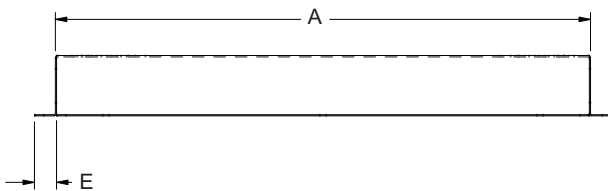

# BS-MRK/WRK-XX basic dimensions

All dimensions in inches [Bracketed dimensions are in millimeters]

TOP VIEW

FRONT VIEW

SIDE VIEW

**BS-MRK/WRK-XX SIZE CHART**

Part No.	Fits	A Depth	B Knockout Depth	C Width	D Height	E Flange
BS-MRK-26	MRK- 26" deep	22.14 (562)	13.00 (330)	18.76 (476)	3.060 (78)	1.120 (28)
BS-MRK-31	MRK- 31" deep	27.14 (689)	18.00 (457)	18.76 (476)	3.060 (78)	1.120 (28)
BS-MRK-36	MRK- 36" deep	31.74 (806)	22.60 (574)	18.76 (476)	3.060 (78)	1.120 (28)
BS-MRK-42	MRK- 42" deep	37.74 (959)	28.60 (726)	18.76 (476)	3.060 (78)	1.120 (28)
BS-WRK-27	WRK- 27" deep	24.343 (618)	17.50 (444)	20.968 (533)	3.078 (78)	1.156 (29)
BS-WRK-32	WRK- 32" deep	29.343 (745)	22.50 (571)	20.968 (533)	3.078 (78)	1.156 (29)