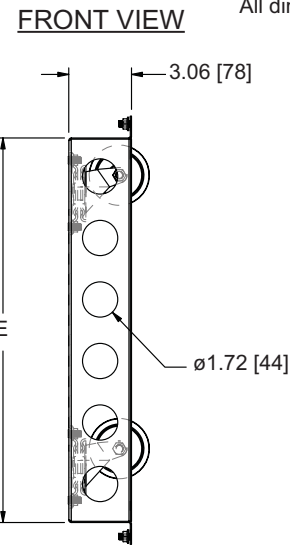

CBS-MRK/WRK-XX basic dimensions

All dimensions in inches [Bracketed dimensions are in millimeters]

CBS-MRK/WRK-XX SIZE CHART

Part No.	Fits	Grade	A Depth	B Opening Depth	C Caster to Caster Depth	D Caster to Caster Width	E Width	F Flange	G Overall Height	H Height Rack Is Raised	Weight Capacity
CBS-MRK-26	MRK- 26" deep	Commercial	22.14 (562)	13.00 (330)	16.72 (425)	13.34 (339)	18.76 (476)	1.12 (28)	3.94 (100)	.94 (24)	1300 lbs.
CBS-MRK-26R	MRK- 26" deep	Fine Floor	22.14 (562)	13.00 (330)	16.72 (425)	13.34 (339)	18.76 (476)	1.12 (28)	3.94 (100)	.94 (24)	700 lbs.
CBS-MRK-31	MRK- 31" deep	Commercial	27.14 (689)	18.00 (457)	21.72 (551)	13.34 (339)	18.76 (476)	1.12 (28)	3.94 (100)	.94 (24)	1300 lbs.
CBS-MRK-31R	MRK- 31" deep	Fine Floor	27.14 (689)	18.00 (457)	21.72 (551)	13.34 (339)	18.76 (476)	1.12 (28)	3.94 (100)	.94 (24)	700 lbs.
CBS-MRK-36	MRK- 36" deep	Commercial	31.74 (806)	22.60 (574)	26.32 (669)	13.34 (339)	18.76 (476)	1.12 (28)	3.94 (100)	.94 (24)	1300 lbs.
CBS-MRK-36R	MRK- 36" deep	Fine Floor	31.74 (806)	22.60 (574)	26.32 (669)	13.34 (339)	18.76 (476)	1.12 (28)	3.94 (100)	.94 (24)	700 lbs.
CBS-WRK-27	WRK- 27" deep	Commercial	24.34 (618)	17.50 (445)	18.88 (480)	15.50 (394)	20.97 (533)	1.16 (29)	3.94 (100)	.94 (24)	1300 lbs.
CBS-WRK-27R	WRK- 27" deep	Fine Floor	24.34 (618)	17.50 (445)	18.88 (480)	15.50 (394)	20.97 (533)	1.16 (29)	3.94 (100)	.94 (24)	700 lbs.
CBS-WRK-32	WRK- 32" deep	Commercial	29.34 (745)	22.50 (572)	23.88 (607)	15.50 (394)	20.97 (533)	1.16 (29)	3.94 (100)	.94 (24)	1300 lbs.
CBS-WRK-32R	WRK- 32" deep	Fine Floor	29.34 (745)	22.50 (572)	23.88 (607)	15.50 (394)	20.97 (533)	1.16 (29)	3.94 (100)	.94 (24)	700 lbs.