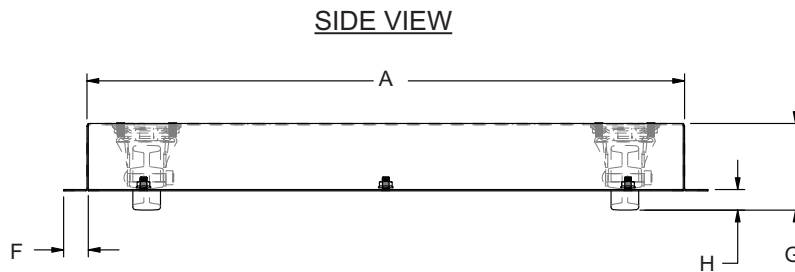

CBS-MRK/WRK-XX basic dimensions

All dimensions in inches [Bracketed dimensions are in millimeters]

CBS-MRK/WRK-XX SIZE CHART

Part No.	Fits	Grade	A Depth	B Opening Depth	C Caster to Caster Depth	D Caster to Caster Width	E Width	F Flange	G Overall Height	H Height Rack Is Raised	Weight Capacity
CBS-MRK-26	MRK- 26" deep	Commercial	22.14 (562)	13.00 (330)	16.72 (425)	13.34 (339)	18.76 (476)	1.12 (28)	3.94 (100)	.94 (24)	1300 lbs.
CBS-MRK-26R	MRK- 26" deep	Fine Floor	22.14 (562)	13.00 (330)	16.72 (425)	13.34 (339)	18.76 (476)	1.12 (28)	3.94 (100)	.94 (24)	700 lbs.
CBS-MRK-31	MRK- 31" deep	Commercial	27.14 (689)	18.00 (457)	21.72 (551)	13.34 (339)	18.76 (476)	1.12 (28)	3.94 (100)	.94 (24)	1300 lbs.
CBS-MRK-31R	MRK- 31" deep	Fine Floor	27.14 (689)	18.00 (457)	21.72 (551)	13.34 (339)	18.76 (476)	1.12 (28)	3.94 (100)	.94 (24)	700 lbs.
CBS-MRK-36	MRK- 36" deep	Commercial	31.74 (806)	22.60 (574)	26.32 (669)	13.34 (339)	18.76 (476)	1.12 (28)	3.94 (100)	.94 (24)	1300 lbs.
CBS-MRK-36R	MRK- 36" deep	Fine Floor	31.74 (806)	22.60 (574)	26.32 (669)	13.34 (339)	18.76 (476)	1.12 (28)	3.94 (100)	.94 (24)	700 lbs.
CBS-WRK-27	WRK- 27" deep	Commercial	24.34 (618)	17.50 (445)	18.88 (480)	15.50 (394)	20.97 (533)	1.16 (29)	3.94 (100)	.94 (24)	1300 lbs.
CBS-WRK-27R	WRK- 27" deep	Fine Floor	24.34 (618)	17.50 (445)	18.88 (480)	15.50 (394)	20.97 (533)	1.16 (29)	3.94 (100)	.94 (24)	700 lbs.
CBS-WRK-32	WRK- 32" deep	Commercial	29.34 (745)	22.50 (572)	23.88 (607)	15.50 (394)	20.97 (533)	1.16 (29)	3.94 (100)	.94 (24)	1300 lbs.
CBS-WRK-32R	WRK- 32" deep	Fine Floor	29.34 (745)	22.50 (572)	23.88 (607)	15.50 (394)	20.97 (533)	1.16 (29)	3.94 (100)	.94 (24)	700 lbs.