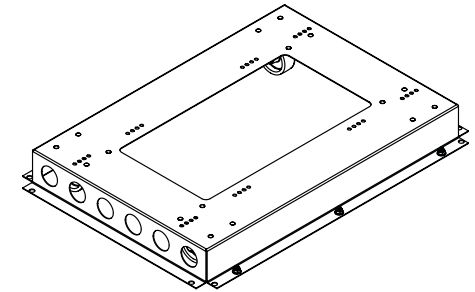

CBS-MRK/WRK-XX basic dimensions

All dimensions in inches [Bracketed dimensions are in millimeters]

CBS-MRK/WRK-XX SIZE CHART

Part No.	Fits	Grade	A Depth	B Opening Depth	C Caster to Caster Depth	D Caster to Caster Width	E Width	F Flange	G Overall Height	H Height Rack Is Raised	Weight Capacity
CBS-MRK-26	MRK- 26" deep	Commercial	22.14 (562)	13.00 (330)	16.72 (425)	13.34 (339)	18.76 (476)	1.12 (28)	3.94 (100)	.94 (24)	1300 lbs.
CBS-MRK-26R	MRK- 26" deep	Fine Floor	22.14 (562)	13.00 (330)	16.72 (425)	13.34 (339)	18.76 (476)	1.12 (28)	3.94 (100)	.94 (24)	700 lbs.
CBS-MRK-31	MRK- 31" deep	Commercial	27.14 (689)	18.00 (457)	21.72 (551)	13.34 (339)	18.76 (476)	1.12 (28)	3.94 (100)	.94 (24)	1300 lbs.
CBS-MRK-31R	MRK- 31" deep	Fine Floor	27.14 (689)	18.00 (457)	21.72 (551)	13.34 (339)	18.76 (476)	1.12 (28)	3.94 (100)	.94 (24)	700 lbs.
CBS-MRK-36	MRK- 36" deep	Commercial	31.74 (806)	22.60 (574)	26.32 (669)	13.34 (339)	18.76 (476)	1.12 (28)	3.94 (100)	.94 (24)	1300 lbs.
CBS-MRK-36R	MRK- 36" deep	Fine Floor	31.74 (806)	22.60 (574)	26.32 (669)	13.34 (339)	18.76 (476)	1.12 (28)	3.94 (100)	.94 (24)	700 lbs.
CBS-WRK-27	WRK- 27" deep	Commercial	24.34 (618)	17.50 (445)	18.88 (480)	15.50 (394)	20.97 (533)	1.16 (29)	3.94 (100)	.94 (24)	1300 lbs.
CBS-WRK-27R	WRK- 27" deep	Fine Floor	24.34 (618)	17.50 (445)	18.88 (480)	15.50 (394)	20.97 (533)	1.16 (29)	3.94 (100)	.94 (24)	700 lbs.
CBS-WRK-32	WRK- 32" deep	Commercial	29.34 (745)	22.50 (572)	23.88 (607)	15.50 (394)	20.97 (533)	1.16 (29)	3.94 (100)	.94 (24)	1300 lbs.
CBS-WRK-32R	WRK- 32" deep	Fine Floor	29.34 (745)	22.50 (572)	23.88 (607)	15.50 (394)	20.97 (533)	1.16 (29)	3.94 (100)	.94 (24)	700 lbs.