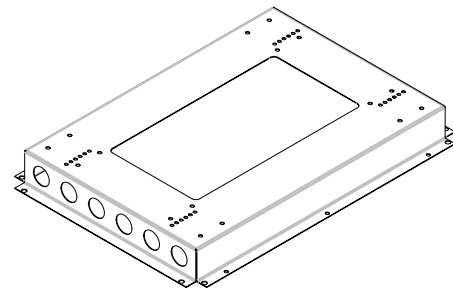

### Inner Platform Base

- Fits inside rack
- Mounts flush with bottom of rackspace
- Ideal for supporting heavy electrical equipment and mounting electrical boxes
- Accommodates MRK and WRK Series enclosures

# BS-MRK/WRK-XX basic dimensions

All dimensions in inches [Bracketed dimensions are in millimeters]

TOP VIEW

FRONT VIEW

SIDE VIEW

**BS-MRK/WRK-XX SIZE CHART**

Part No.	Fits	A Depth	B Knockout Depth	C Width	D Height	E Flange
BS-MRK-26	MRK- 26" deep	22.14 (562)	13.00 (330)	18.76 (476)	3.060 (78)	1.120 (28)
BS-MRK-31	MRK- 31" deep	27.14 (689)	18.00 (457)	18.76 (476)	3.060 (78)	1.120 (28)
BS-MRK-36	MRK- 36" deep	31.74 (806)	22.60 (574)	18.76 (476)	3.060 (78)	1.120 (28)
BS-MRK-42	MRK- 42" deep	37.74 (959)	28.60 (726)	18.76 (476)	3.060 (78)	1.120 (28)
BS-WRK-27	WRK- 27" deep	24.343 (618)	17.50 (444)	20.968 (533)	3.078 (78)	1.156 (29)
BS-WRK-32	WRK- 32" deep	29.343 (745)	22.50 (571)	20.968 (533)	3.078 (78)	1.156 (29)