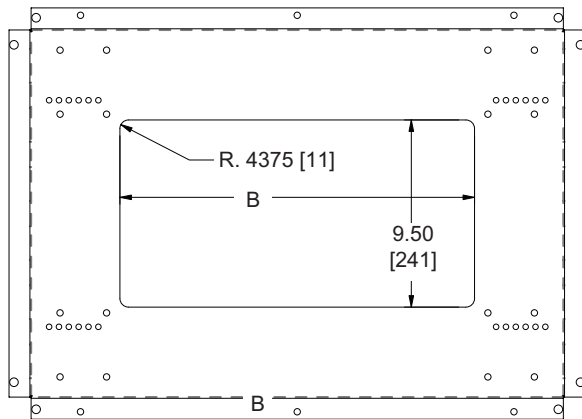

BS-MRK/WRK-XX basic dimensions

All dimensions in inches [Bracketed dimensions are in millimeters]

TOP VIEW