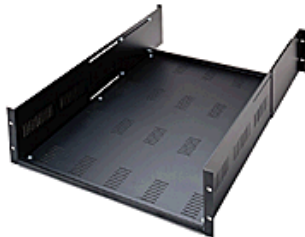

Video Rackshelf

The most versatile, heavy-duty shelf available!

With a range of front to rear mounting adjustment range from 19-1/2" - 28" deep, the versatile AS3-22 shelf rackmounts most video decks. Knock-down for freight and space economy, this 5-1/4" (3 space) video shelf supports 500 lbs. Shelf surface is 22-1/4" deep.

Note:Fits in racks with a minimum 25" overall depth

AS3-22

Part #	Racking Height	Usable Shelf Area	Weight Capacity	Panel Width
AS3-22	5-1/4" (3 space)	17-3/8"W x 21.50"D	450 lbs.	19"
AS3-26-23	5-1/4" (3 space)	21-3/8"W x 25.50"D	450 lbs.	23"