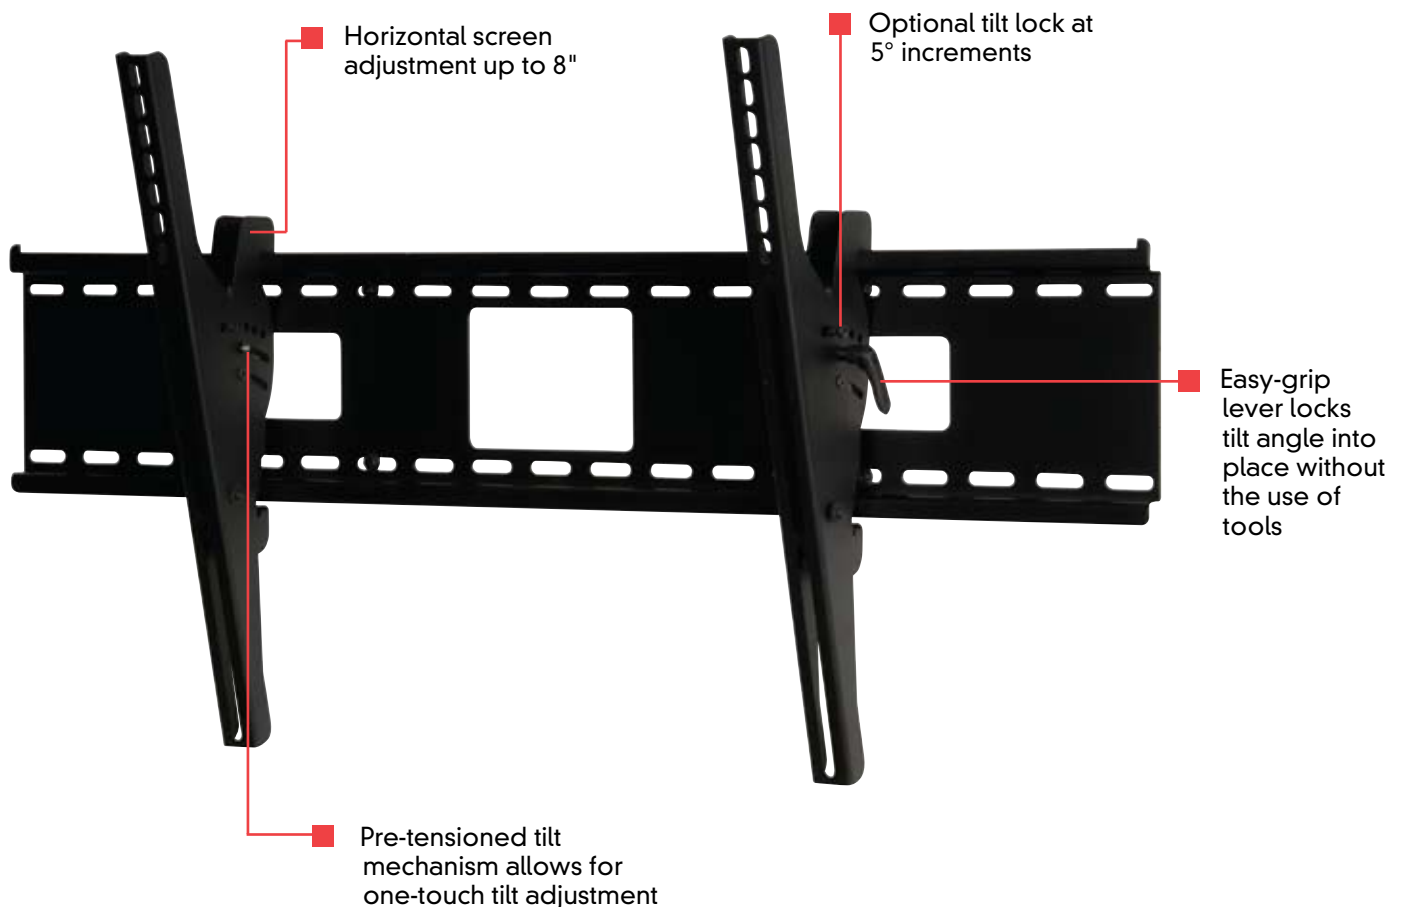

Universal Tilt Wall Mount

For 42" to 71" LCD and Plasma Flat Panel Screens

NEW!

Enhance the installation experience with the ST670. Its wall plate holds screens weighing up to 250 lb while featuring junction box access ports and horizontal screen adjustment up to 8" for ideal screen positioning. Its exclusive pre-tensioned screen adapter design offers one-touch tilt viewing adjustment enabling putting the final touches on the installation increasingly fast and simple.

SmartMount® Universal Tilt Wall Mount

For 42" to 71" LCD and Plasma Flat Panel Screens

Model Numbers

ST670, ST670-S (Security Models)
ST670P, ST670P-S (Standard Models)

Product Specifications

- Universal mount fits screens with mounting patterns up to 36.04" W x 19.79" H
- Adjustable up to 15° of forward tilt and -5° backward tilt for optimal viewing angle
- Pre-tensioned universal tilt screen adapters allow for tilt adjustment without the use of tools
- Easy-grip lever locks the screen position into place
- Optional IncreLock™ feature offers fixed tilt angles of -5°, 0°, 5°, 10°, 15°
- Horizontal screen adjustment of up to 8" (depending on screen model) for perfect screen placement
- Universal screen adapters easily hook onto wall plate for fast installation
- Mounts to wood studs, concrete, cinder block or metal studs (metal stud accessory required)
- Comes with Peerless' Sorted-for-You™ fastener pack with all necessary screen attachment hardware
- Integrated security options available
- UL listed

FEATURES

DIMENSIONS (W x H x D) 37.75" x 20.62" x 3" (95.9 x 52.4 x 7.2 cm)

LOAD CAPACITY 250 lb (113.4 kg)

PRODUCT WEIGHT 12.97 lb (5.8 kg)

FINISH Scratch-resistant fused epoxy

AVAILABLE COLORS Black: ST670, ST670P
Silver: ST670-S, ST670P-S

ACCESSORIES Metal Stud Fastener Kit (ACC615)

PATENT Patent pending

Package Specifications

PACKAGE CONTENTS Wall plate, universal screen adapters, mounting and screen attachment hardware

UNITS IN PACKAGE 1