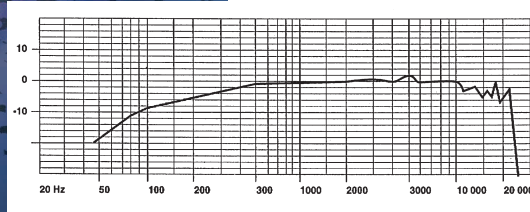

SM20 LOW PROFILE THROUGH TABLE MICROPHONE SHOCK MOUNT WITH TINI Q CONNECTOR AND INTEGRAL PHANTOM POWER ADAPTOR

- Very low profile above surface
- TINI Q male socket shock mounted
- Integral phantom power adaptor with selectable bass roll off and 10dB pad
- Terminated in male 3 pin XLR socket
- Engineered in high quality brass

CLOCKAUDIO

SPECIFICATIONS

C3100

TYPE	Condenser (Back Electret)	
POLAR PATTERN	Cardioid	
FREQUENCY RESPONSE	50Hz - 18KHz	
SENSITIVITY	-47dB +/-3dB @ 1KHz (0dB = 1V/Pa)	
IMPEDANCE	200 Ohms	
S/N RATIO	64dB(A)	
MAXIMUM SPL	125dB 1% THD	
POWER REQUIREMENTS	PPA or SM20	
TERMINATION	3 pin female TINI Q connector	
ACCESSORIES	W2 Windshield included	
DIMENSIONS		
Head Diameter	12mm (0.4 ins.)	
Shaft Diameter	6mm (0.2 ins.)	
Overall Length	125mm (4.9 ins.)	
FINISH	Satin Black	
NETT/SHIPPING WEIGHT	29gms. (1.2 oz.)	51gms. (1.8 oz.)