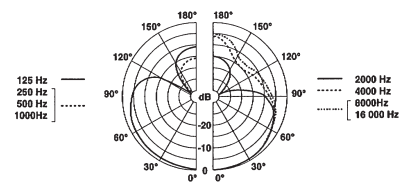

SM20 LOW PROFILE THROUGH TABLE MICROPHONE SHOCK MOUNT WITH TINI Q CONNECTOR AND INTEGRAL PHANTOM POWER ADAPTOR

- Very low profile above surface
- TINI Q male socket shock mounted
- Integral phantom power adaptor with selectable bass roll off and 10dB pad
- Terminated in male 3 pin XLR socket
- Engineered in high quality brass

CLOCKAUDIO

SPECIFICATIONS

C3100

TYPE	Condenser (Back Electret)	
POLAR PATTERN	Cardioid	
FREQUENCY RESPONSE	50Hz - 18KHz	
SENSITIVITY	-47dB +/-3dB @ 1KHz (0dB = 1V/Pa)	
IMPEDANCE	200 Ohms	
S/N RATIO	64dB(A)	
MAXIMUM SPL	125dB 1% THD	
POWER REQUIREMENTS	PPA or SM20	
TERMINATION	3 pin female TINI Q connector	
ACCESSORIES	W2 Windshield included	
DIMENSIONS		
Head Diameter	12mm (0.4 ins.)	
Shaft Diameter	6mm (0.2 ins.)	
Overall Length	125mm (4.9 ins.)	
FINISH	Satin Black	
NETT/SHIPPING WEIGHT	29gms. (1.2 oz.)	51gms. (1.8 oz.)

SM20

- Fitted with 3 pin male TINI Q Connector
- Switchable bass cut filter -4dB per octave at 400Hz to -6dB per octave at 100Hz
- Switchable Pad -10dB
- Fully balanced output termination in 3 pin XLR
- Surface mount technology
- Engineered in high quality Brass
- Finished in Satin Black

MOUNT DIAMETER	25mm (0.9 ins.)	
VISIBLE HEIGHT	3mm (0.125 ins.)	
HEAD DIAMETER	19mm (1.02 ins.)	
OVERALL LENGTH	90mm (3.5 ins.)	
NETT/SHIPPING WEIGHT	256 gms. (9.0 oz.)	279gms. (9.8 oz.)

CLOCKAUDIO

9 Stratfield Park, Elettra Avenue, Waterlooville, Hampshire PO7 7XN
Tel +44 (0)23 9225 1193 Fax +44 (0)23 9225 1201
E-mail sales@clockaudio.demon.co.uk www.clockaudio.demon.co.uk