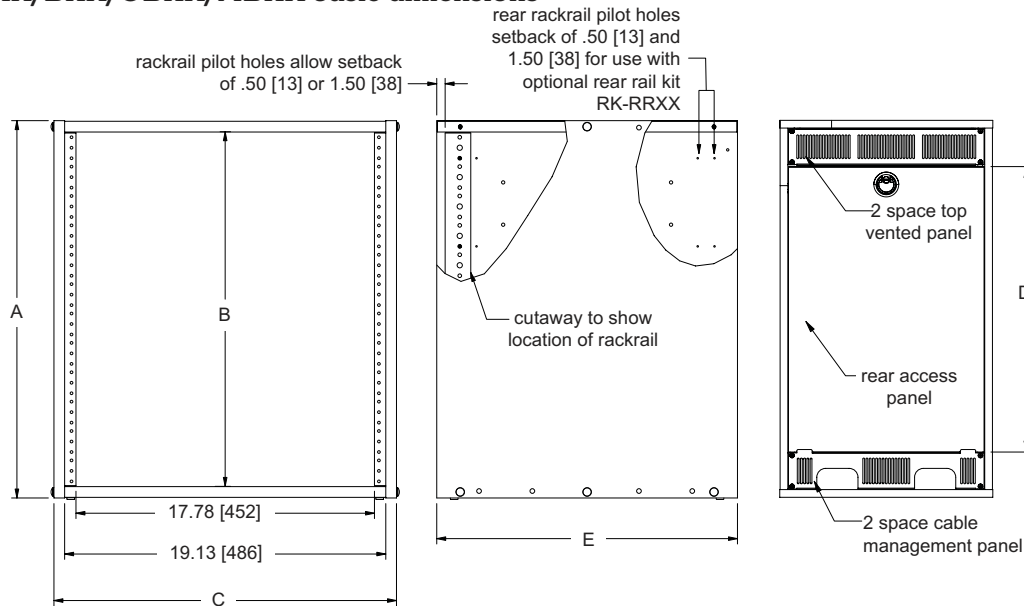

RK/BRK/OBRK/MBRK basic dimensions

All dimensions in inches [Bracketed dimensions in millimeters]

Model Number	A Overall Height	B Racking Height	C Outside Width	E Overall Depth	Weight Capacity
RK2	4.98 (126)	3.50 (89)	20.40 (518)	15.91 (404)	200 lbs.
RK4	8.48 (215)	7.00 (178)	20.40 (518)	15.91 (404)	200 lbs.
RK6	11.98 (304)	10.50 (267)	20.40 (518)	15.91 (404)	200 lbs.
RK8	15.48 (393)	14.00 (356)	20.40 (518)	15.91 (404)	200 lbs.
RK10	18.98 (482)	17.50 (445)	20.40 (518)	15.91 (404)	200 lbs.
RK12	22.48 (571)	21.00 (533)	20.40 (518)	15.91 (404)	200 lbs.
RK14	25.98 (660)	24.50 (622)	20.40 (518)	15.91 (404)	200 lbs.
RK16	29.48 (749)	28.00 (711)	20.40 (518)	15.91 (404)	200 lbs.
RK20	36.48 (927)	35.00 (889)	20.40 (518)	15.91 (404)	200 lbs.
BRK6	11.98 (304)	10.50 (267)	20.40 (518)	17.91 (455)	200 lbs.
BRK8	15.48 (393)	14.00 (356)	20.40 (518)	17.91 (455)	200 lbs.
BRK10	18.98 (482)	17.50 (445)	20.40 (518)	17.91 (455)	200 lbs.
BRK12	22.48 (571)	21.00 (533)	20.40 (518)	17.91 (455)	200 lbs.
BRK14	25.98 (660)	24.50 (622)	20.40 (518)	17.91 (455)	200 lbs.
BRK16	29.48 (749)	28.00 (711)	20.40 (518)	17.91 (455)	200 lbs.
BRK20	36.48 (927)	35.00 (889)	20.40 (518)	17.91 (455)	200 lbs.
OBRK8	15.63 (397)	14.00 (356)	20.70 (526)	17.91 (455)	200 lbs.
OBRK12	22.63 (575)	21.00 (533)	20.70 (526)	17.91 (455)	200 lbs.
OBRK16	29.63 (753)	28.00 (711)	20.70 (526)	17.91 (455)	200 lbs.
OBRK20	36.63 (930)	35.00 (889)	20.70 (526)	17.91 (455)	200 lbs.
MBRK8	15.63 (397)	14.00 (356)	20.70 (526)	17.91 (455)	200 lbs.
MBRK12	22.63 (575)	21.00 (533)	20.70 (526)	17.91 (455)	200 lbs.
MBRK16	29.63 (753)	28.00 (711)	20.70 (526)	17.91 (455)	200 lbs.
MBRK20	36.63 (930)	35.00 (889)	20.70 (526)	17.91 (455)	200 lbs.
(M)BRK8-22	15.63 (397)	14.00 (356)	20.70 (526)	22.00 (559)	200 lbs.
(M)BRK12-22	22.63 (575)	21.00 (533)	20.70 (526)	22.00 (559)	200 lbs.
(M)BRK16-22	29.63 (753)	28.00 (711)	20.70 (526)	22.00 (559)	200 lbs.
(M)BRK20-22	36.63 (930)	35.00 (889)	20.70 (526)	22.00 (559)	250 lbs.
(M)BRK28-22	50.63 (1286)	49.00 (1245)	20.70 (526)	22.00 (559)	250 lbs.
(M)BRK12-28	22.63 (575)	21.00 (533)	20.70 (526)	28.00 (711)	200 lbs.
(M)BRK16-28	29.63 (753)	28.00 (711)	20.70 (526)	28.00 (711)	200 lbs.
(M)BRK20-28	36.63 (930)	35.00 (889)	20.70 (526)	28.00 (711)	250 lbs.
(M)BRK28-28	50.63 (1286)	49.00 (1245)	20.70 (526)	28.00 (711)	250 lbs.

RK and BRK (18" depths) racks are constructed of 5/8" furniture grade MDF board construction.

BRK (22" and 28" depths), MBRK and OBRK racks are constructed of 3/4" furniture grade, MDF board construction.

Model Number	D Rear Access Panel Height
RK-RAP8(-MP)	6.78 (172)
RK-RAP12(-MP)	13.78 (350)
RK-RAP16(-MP)	20.78 (528)
RK-RAP20(-MP)	27.78 (706)
RK-RAP28(-MP)	41.78 (1062)

Model	Color
RK	Black
OBRK	Oak
MBRK	Maple
BRK	Black
SRK	Black