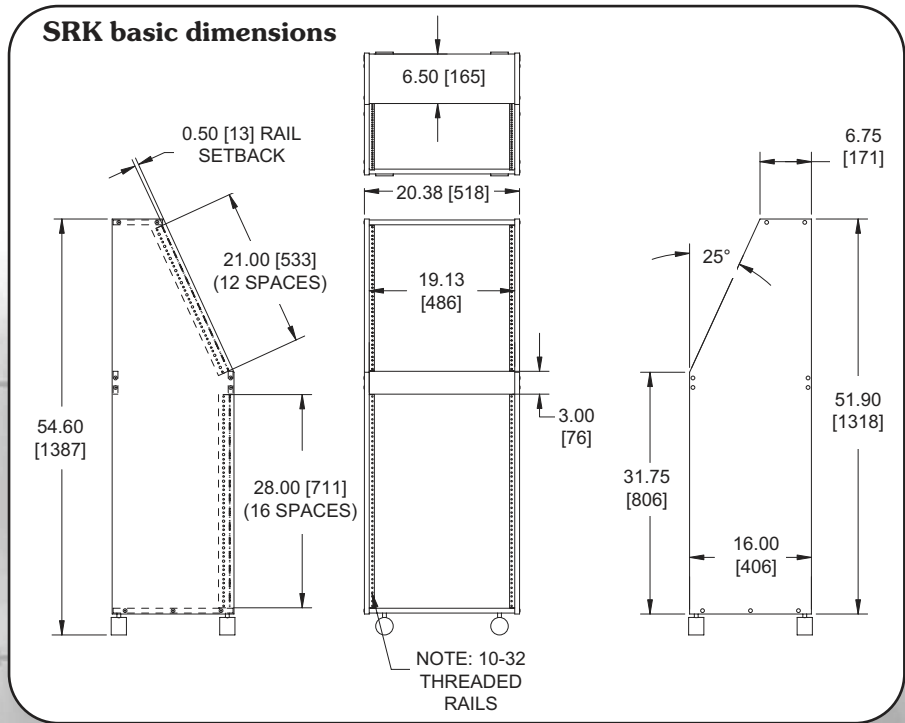

RK/BRK/OBRK/MBRK basic dimensions

All dimensions in inches [Bracketed dimensions in millimeters]