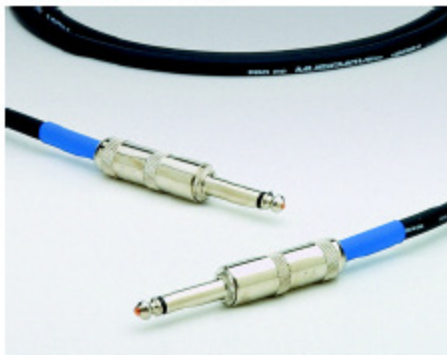

Excellines

Since 1982, Excellines have been Pro Co's standard guitar cables. Using ShowSavers standard 1/4" connectors and 23rd generation Pro Co 120S1 wire, and the blue "widget" strain relief under each connector (the cable's trademark), Excellines already have offered over a million users a sturdy, reliable cable. Cheap because of the huge volumes built, Excellines offer one of the best price to value ratios in the audio cable business.

- Basic sturdy guitar cables with all components 100% made and assembled in America
- No off shore "made in somewhere else" stickers to look for

- Long lasting cables for musicians on a tight budget who are looking for cables cheap, not cheap cables
- 10-year warranty