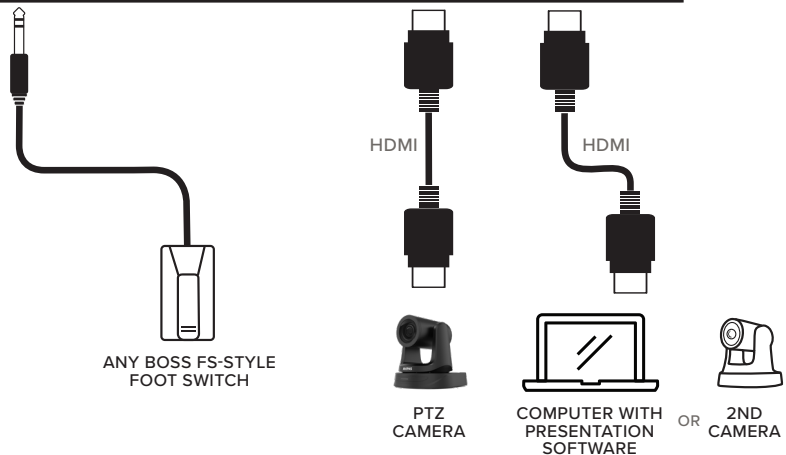

V-02HD MKII

STARTUP GUIDE

VIDEO SETUP

AUDIO SETUP

FAQ

- ▶ **What is a PTZ camera?**
PTZ stands for Pan, Tilt, Zoom. PTZ cameras swivel left to right, tilt up and down, and zoom in and out of your scene.
- ▶ **What's included in the Bundle?**
Roland V-02HD MKII Streaming Video Mixer, (3) Roland HDMI 25' Cables, AViPAS AV-2020G Camera, AViPAS AV-W20 Wall Mount, AViPAS Remote, and HOSA USB 3' Cable
- ▶ **How do I control the PTZ camera?**
The AViPAS AV-2020G includes an infrared wireless remote control that lets you store and recall camera shots. Zoom out for a wide shot of the band, frame 2-person shot and capture a waist shot of the paster or presenter, all with one camera and a simple press of a button.
- ▶ **What platforms can I live stream to?**
Facebook and YouTube are the most popular. V-02HD MK II also connects to OBS Studio, Restream.io, Zoom, or any platform that uses a USB "webcam" as a source. Use the included USB-C cable to connect your computer to the V-02HD MK II.
- ▶ **Can I connect a computer to show song lyrics, verses, and passages?**
Yes, the two HDMI inputs on the V-02HD MK II accept a variety of sources including computers.