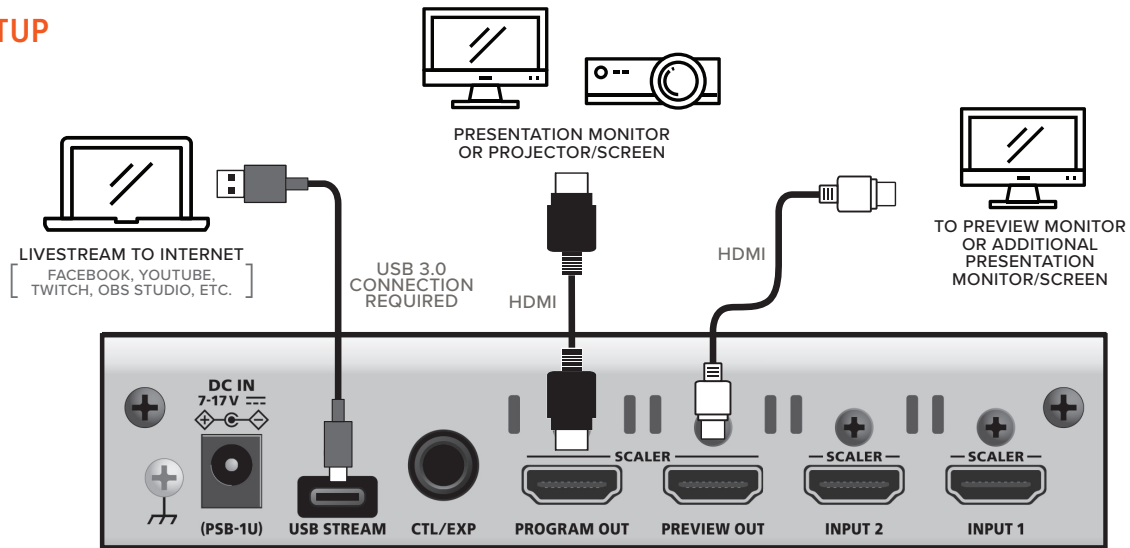

V-02HD MKII

STARTUP GUIDE

VIDEO SETUP

AUDIO SETUP

FAQ

- ▶ **What is a PTZ camera?**
PTZ stands for Pan, Tilt, Zoom. PTZ cameras swivel left to right, tilt up and down, and zoom in and out of your scene.
- ▶ **What's included in the Bundle?**
Roland V-02HD MKII Streaming Video Mixer, (3) Roland HDMI 25' Cables, AViPAS AV-2020G Camera, AViPAS AV-W20 Wall Mount, AViPAS Remote, and HOSA USB 3' Cable
- ▶ **How do I control the PTZ camera?**
The AViPAS AV-2020G includes an infrared wireless remote control that lets you store and recall camera shots. Zoom out for a wide shot of the band, frame 2-person shot and capture a waist shot of the paster or presenter, all with one camera and a simple press of a button.
- ▶ **What platforms can I live stream to?**
Facebook and YouTube are the most popular. V-02HD MK II also connects to OBS Studio, Restream.io, Zoom, or any platform that uses a USB "webcam" as a source. Use the included USB-C cable to connect your computer to the V-02HD MK II.
- ▶ **Can I connect a computer to show song lyrics, verses, and passages?**
Yes, the two HDMI inputs on the V-02HD MK II accept a variety of sources including computers.