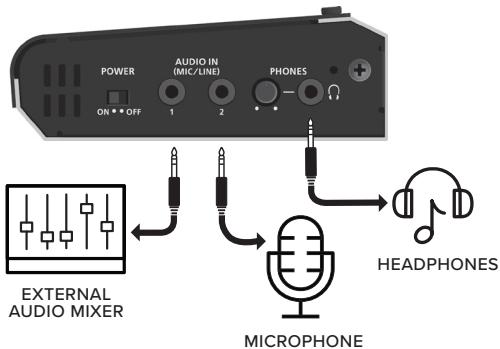

V-02HD MKII

STARTUP GUIDE

VIDEO SETUP

AUDIO SETUP

FAQ

- ▶ **What is a PTZ camera?**
PTZ stands for Pan, Tilt, Zoom. PTZ cameras swivel left to right, tilt up and down, and zoom in and out of your scene.
- ▶ **What's included in the Bundle?**
Roland V-02HD MKII Streaming Video Mixer, (3) Roland HDMI 25' Cables, AViPAS AV-2020G Camera, AViPAS AV-W20 Wall Mount, AViPAS Remote, and HOSA USB 3' Cable
- ▶ **How do I control the PTZ camera?**
The AViPAS AV-2020G includes an infrared wireless remote control that lets you store and recall camera shots. Zoom out for a wide shot of the band, frame 2-person shot and capture a waist shot of the paster or presenter, all with one camera and a simple press of a button.
- ▶ **What platforms can I live stream to?**
Facebook and YouTube are the most popular. V-02HD MK II also connects to OBS Studio, Restream.io, Zoom, or any platform that uses a USB "webcam" as a source. Use the included USB-C cable to connect your computer to the V-02HD MK II.
- ▶ **Can I connect a computer to show song lyrics, verses, and passages?**
Yes, the two HDMI inputs on the V-02HD MK II accept a variety of sources including computers.